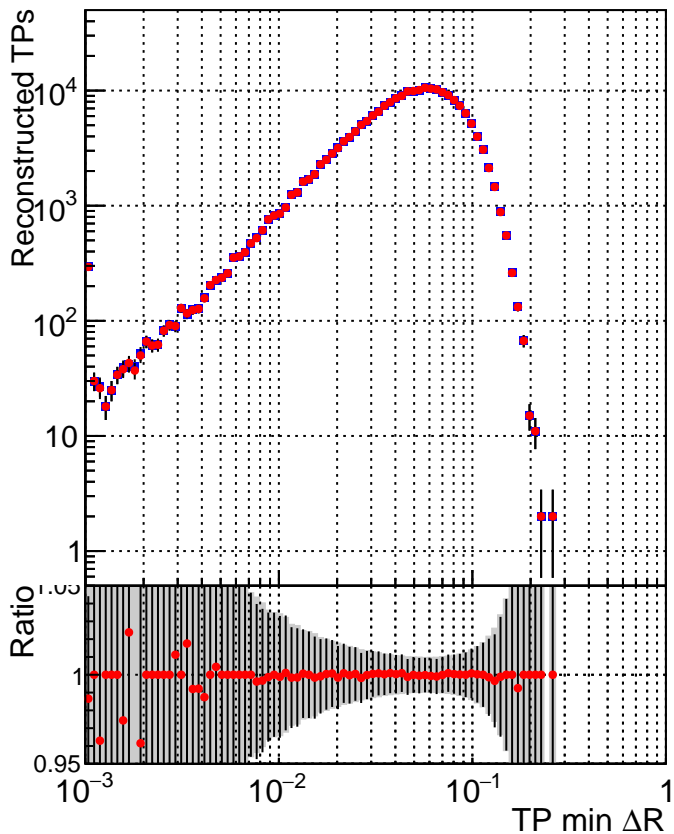

N of simulated tracks vs dR

N of associated tracks (simToReco) vs dR

N of simulated tracks

■ DQM_CKF_TTbase
● DQM_CKF_TT_retrainOldFiles125_v2_prelimWPM_epoch0