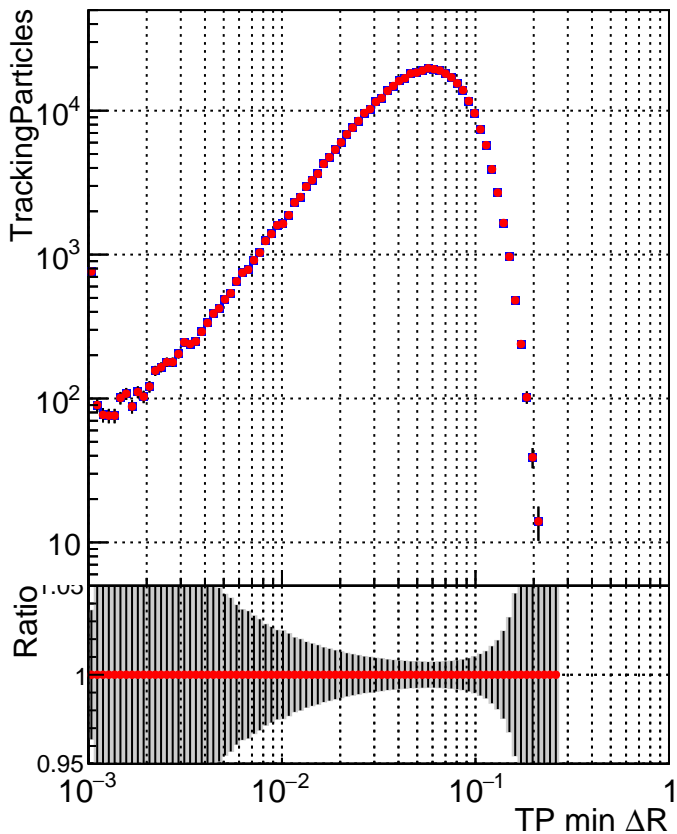

N of simulated tracks vs dR

N of associated tracks (simToReco) vs dR

N of simulated tracks

■ DQM_CKF_TTbase
● DQM_CKF_TT_retrainOldFiles125_v2_prelimWPM_epoch0