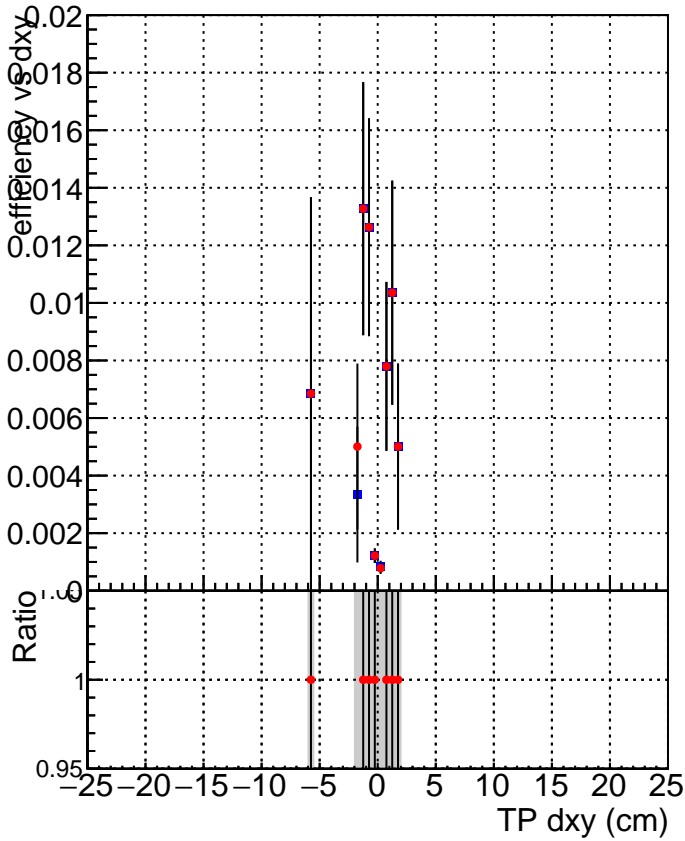

Efficiency vs Dxy

Efficiency vs Dz

Legend for both plots:
- DQM_CKF_QCDHighPt_base (blue square)
- DQM_CKF_QCDHighPt_retrainOldFiles125_v2_prelimWPM_epoch3 (red circle)