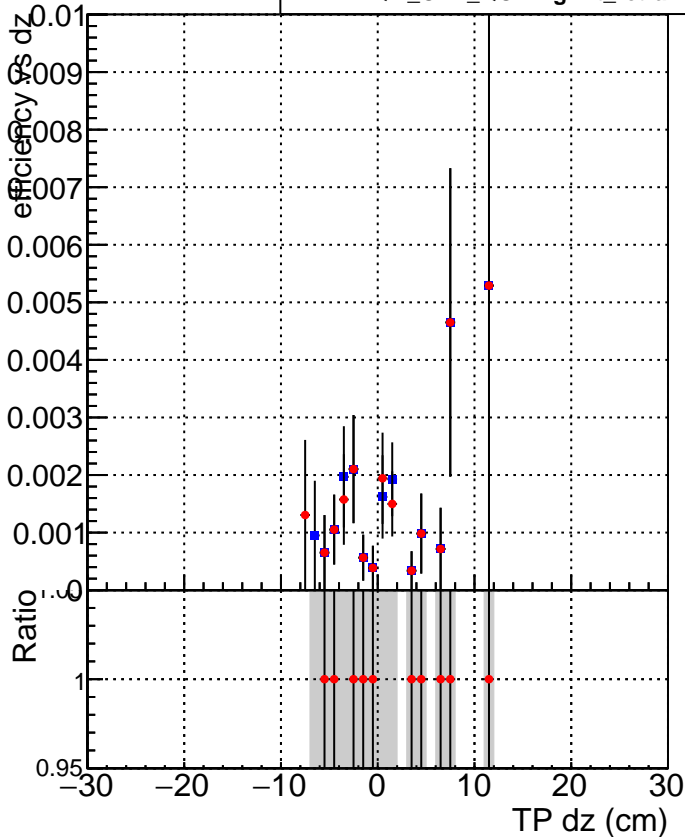

Efficiency vs Dxy

Efficiency vs Dz

Legend for both plots:
- DQM_CKF_QCDHighPt_base (blue square)
- DQM_CKF_QCDHighPt_retrainOldFiles125_v2_prelimWPM_epoch3 (red circle)