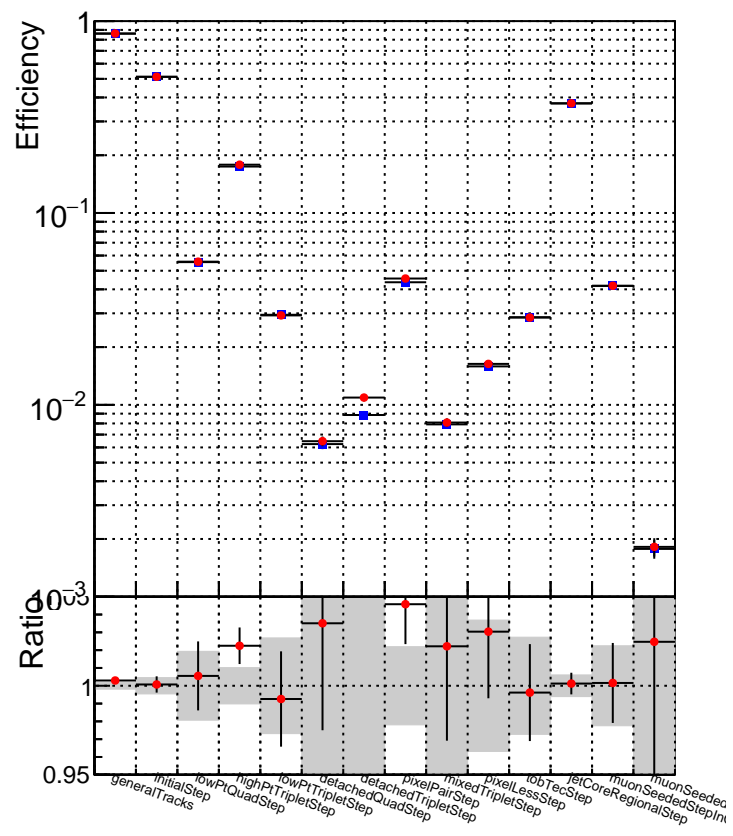

Efficiency vs collection

Fakerate vs collection

Duplicates rate vs collection

Pileup rate vs collection

Legend for Duplicates rate vs collection and Pileup rate vs collection:

- Blue square: DQM_CKF_QCDHighPt_base
- Red circle: DQM_CKF_QCDHighPt_retrainOldFiles125_v2_prelimWPM_epoch3