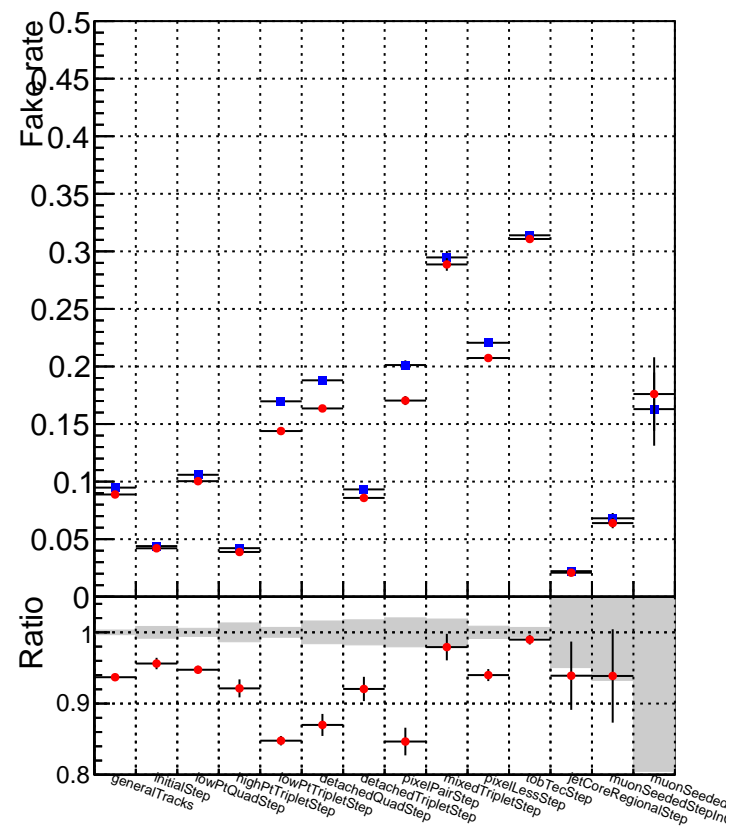

Efficiency vs collection

Fakerate vs collection

Duplicates rate vs collection

Pileup rate vs collection

Legend for Duplicates rate vs collection and Pileup rate vs collection:

- Blue square: DQM_CKF_QCDHighPt_base
- Red circle: DQM_CKF_QCDHighPt_retrainOldFiles125_v2_prelimWPM_epoch3