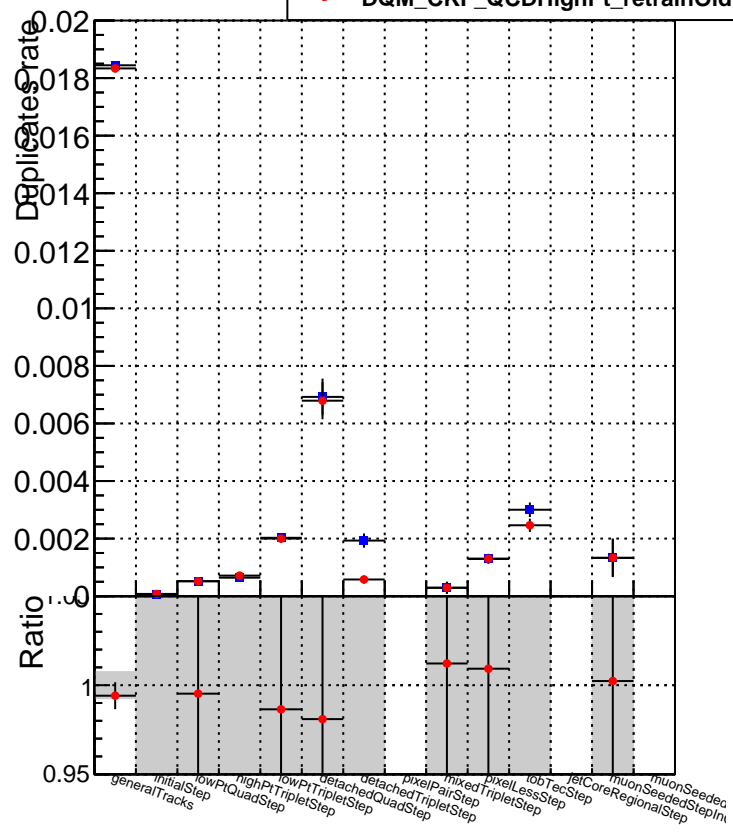

Efficiency vs collection

Fakerate vs collection

Duplicates rate vs collection

Pileup rate vs collection

Legend for Duplicates rate vs collection and Pileup rate vs collection:

- Blue square: DQM_CKF_QCDHighPt_base
- Red circle: DQM_CKF_QCDHighPt_retrainOldFiles125_v2_prelimWPM_epoch3