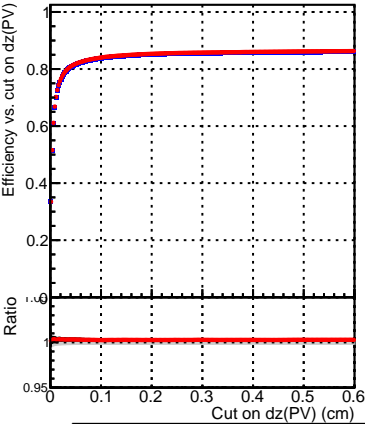

Efficiency vs. dz (PV)

Efficiency (tracking eff factorized out) vs. dz (PV)

Fake rate

Legend:  
- DQM\_CKF\_QCDHighPt\_base (blue line)  
- DQM\_CKF\_QCDHighPt\_retrainOldFiles125\_v2\_prelimWPM\_epoch3 (red line)