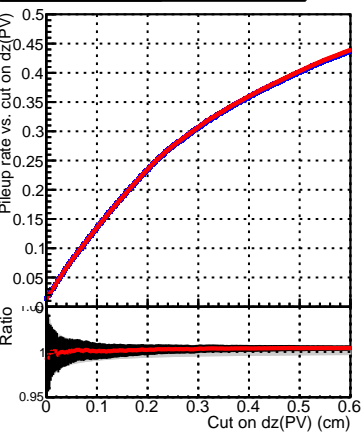

Efficiency vs. dz (PV)

Efficiency (tracking eff factorized out) vs. dz (PV)

Fake rate

Legend:  
- DQM\_CKF\_QCDHighPt\_base (blue line)  
- DQM\_CKF\_QCDHighPt\_retrainOldFiles125\_v2\_prelimWPM\_epoch3 (red line)