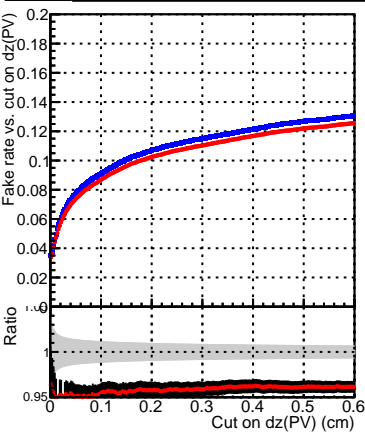

Efficiency vs. dz (PV)

Efficiency (tracking eff factorized out) vs. dz (PV)

Fake rate

Legend:  
- DQM\_CKF\_QCDHighPt\_base (blue line)  
- DQM\_CKF\_QCDHighPt\_retrainOldFiles125\_v2\_prelimWPM\_epoch3 (red line)