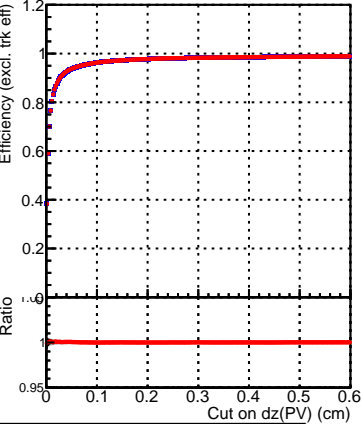

Efficiency vs. dz (PV)

Efficiency (tracking eff factorized out) vs. dz (PV)

Fake rate

Legend:  
- DQM\_CKF\_QCDHighPt\_base (blue line)  
- DQM\_CKF\_QCDHighPt\_retrainOldFiles125\_v2\_prelimWPM\_epoch3 (red line)