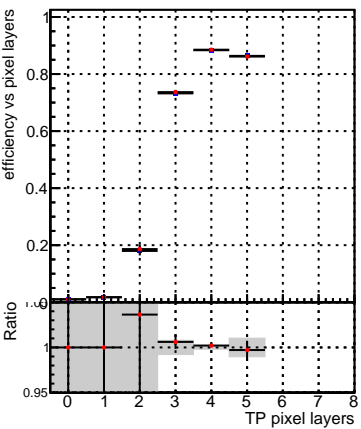

Efficiency vs hit**fake+duplicates vs hits**

Legend:
 - Blue square: DQM_CKF_QCDHighPt_base
 - Red circle: DQM_CKF_QCDHighPt_retrainOldFiles125_v2_prelimWPM_epoch3

**Efficiency vs pixel layer****fake+duplicates vs pixel layers****Efficiency vs 3D layer****fake+duplicates vs 3D layers**