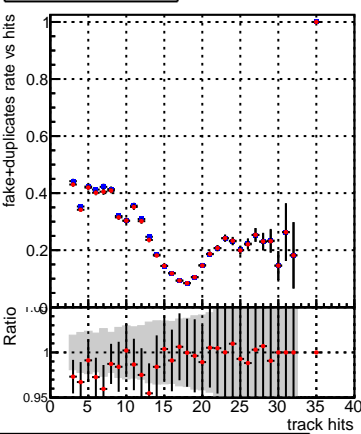

Efficiency vs hit**fake+duplicates vs hits**

Legend:
 - Blue square: DQM_CKF_QCDHighPt_base
 - Red circle: DQM_CKF_QCDHighPt_retrainOldFiles125_v2_prelimWPM_epoch3

**Efficiency vs pixel layer****fake+duplicates vs pixel layers****Efficiency vs 3D layer****fake+duplicates vs 3D layers**