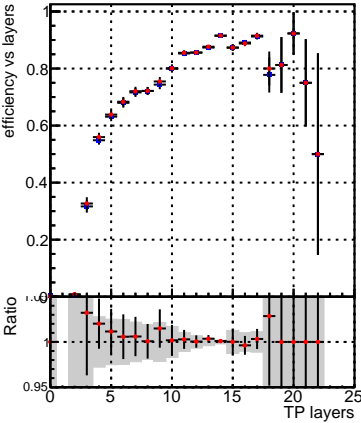

Efficiency vs hit**fake+duplicates vs hits**

Legend:
 - Blue square: DQM_CKF_QCDHighPt_base
 - Red circle: DQM_CKF_QCDHighPt_retrainOldFiles125_v2_prelimWPM_epoch3

**Efficiency vs pixel layer****fake+duplicates vs pixel layers****Efficiency vs 3D layer****fake+duplicates vs 3D layers**