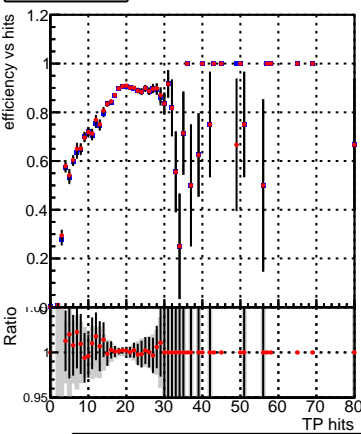

Efficiency vs hit**fake+duplicates vs hits**

Legend:
 - Blue square: DQM_CKF_QCDHighPt_base
 - Red circle: DQM_CKF_QCDHighPt_retrainOldFiles125_v2_prelimWPM_epoch3

**Efficiency vs pixel layer****fake+duplicates vs pixel layers****Efficiency vs 3D layer****fake+duplicates vs 3D layers**