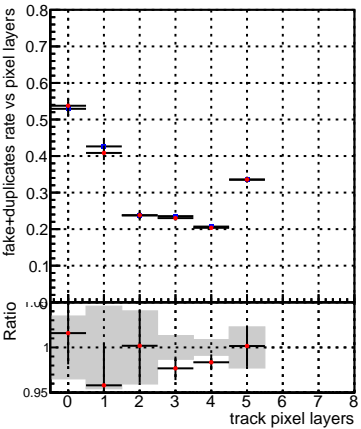

Efficiency vs hit**fake+duplicates vs hits**

Legend:
 - Blue square: DQM_CKF_QCDHighPt_base
 - Red circle: DQM_CKF_QCDHighPt_retrainOldFiles125_v2_prelimWPM_epoch3

**Efficiency vs pixel layer****fake+duplicates vs pixel layers****Efficiency vs 3D layer****fake+duplicates vs 3D layers**