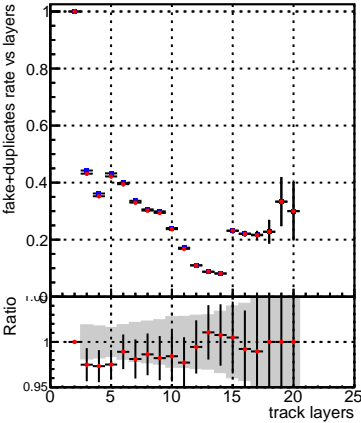

Efficiency vs hit**fake+duplicates vs hits**

Legend:
 - Blue square: DQM_CKF_QCDHighPt_base
 - Red circle: DQM_CKF_QCDHighPt_retrainOldFiles125_v2_prelimWPM_epoch3

**Efficiency vs pixel layer****fake+duplicates vs pixel layers****Efficiency vs 3D layer****fake+duplicates vs 3D layers**