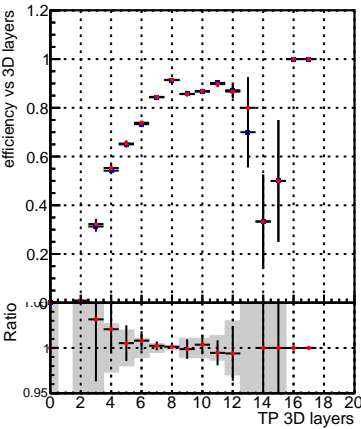

Efficiency vs hit**fake+duplicates vs hits**

Legend:
 - Blue square: DQM_CKF_QCDHighPt_base
 - Red circle: DQM_CKF_QCDHighPt_retrainOldFiles125_v2_prelimWPM_epoch3

**Efficiency vs pixel layer****fake+duplicates vs pixel layers****Efficiency vs 3D layer****fake+duplicates vs 3D layers**