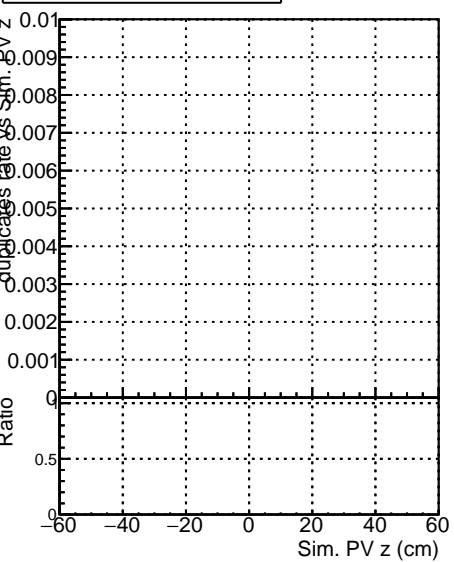

**Fake rate vs vertpos****Duplicates Rate vs vertpos****Pileup rate vs vertpos**

◆ **DQM\_CKF\_QCDHighPt\_base**  
● **DQM\_CKF\_QCDHighPt\_retrainOldFiles125\_v2\_prelimWPM\_epoch3**

**Fake rate vs v****Fake rate vs. sim PV z****Duplicates Rate vs sim PV z****Pileup rate vs. sim PV z**