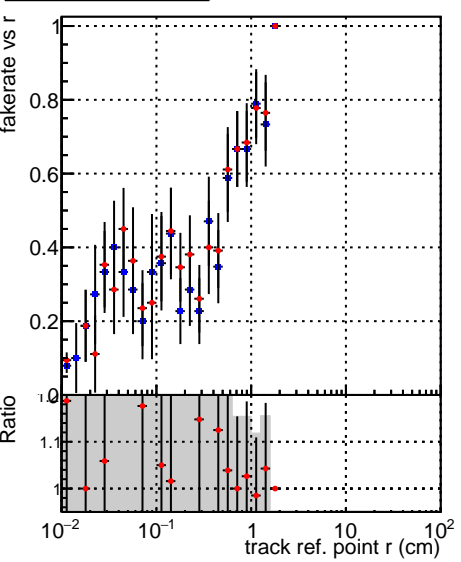

**Fake rate vs vertpos****Duplicates Rate vs vertpos****Pileup rate vs vertpos**

◆ **DQM\_CKF\_QCDHighPt\_base**  
● **DQM\_CKF\_QCDHighPt\_retrainOldFiles125\_v2\_prelimWPM\_epoch3**

**Fake rate vs v****Fake rate vs. sim PV z****Duplicates Rate vs sim PV z****Pileup rate vs. sim PV z**