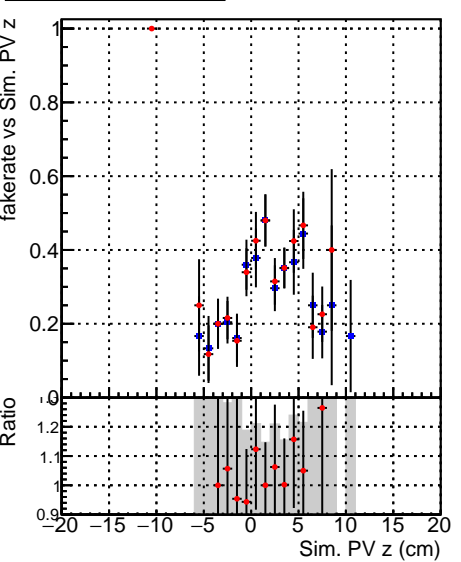

**Fake rate vs vertpos****Duplicates Rate vs vertpos****Pileup rate vs vertpos**

◆ **DQM\_CKF\_QCDHighPt\_base**  
● **DQM\_CKF\_QCDHighPt\_retrainOldFiles125\_v2\_prelimWPM\_epoch3**

**Fake rate vs v****Fake rate vs. sim PV z****Duplicates Rate vs sim PV z****Pileup rate vs. sim PV z**