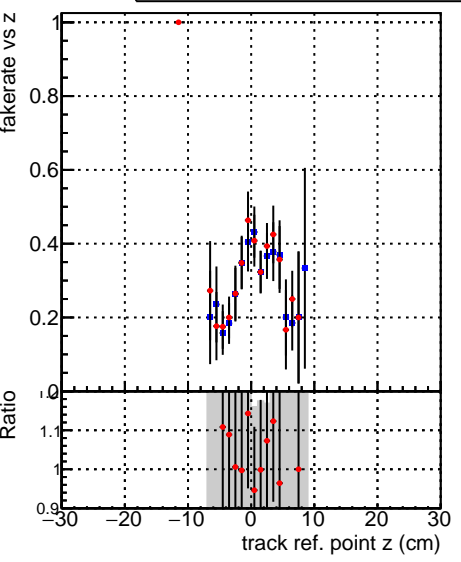

**Fake rate vs vertpos****Duplicates Rate vs vertpos****Pileup rate vs vertpos**

◆ **DQM\_CKF\_QCDHighPt\_base**  
● **DQM\_CKF\_QCDHighPt\_retrainOldFiles125\_v2\_prelimWPM\_epoch3**

**Fake rate vs v****Fake rate vs. sim PV z****Duplicates Rate vs sim PV z****Pileup rate vs. sim PV z**