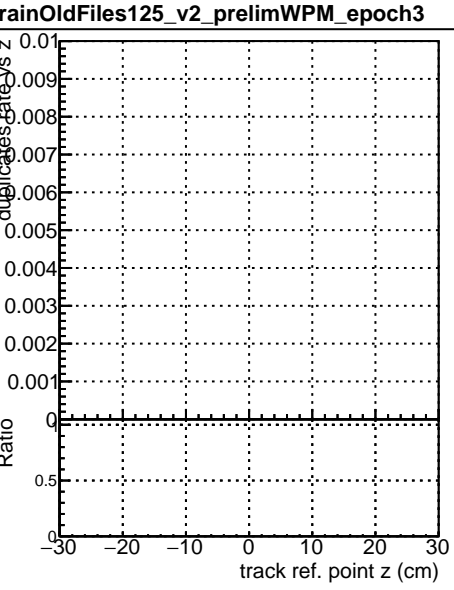

**Fake rate vs vertpos****Duplicates Rate vs vertpos****Pileup rate vs vertpos**

◆ **DQM\_CKF\_QCDHighPt\_base**  
● **DQM\_CKF\_QCDHighPt\_retrainOldFiles125\_v2\_prelimWPM\_epoch3**

**Fake rate vs v****Fake rate vs. sim PV z****Duplicates Rate vs sim PV z****Pileup rate vs. sim PV z**