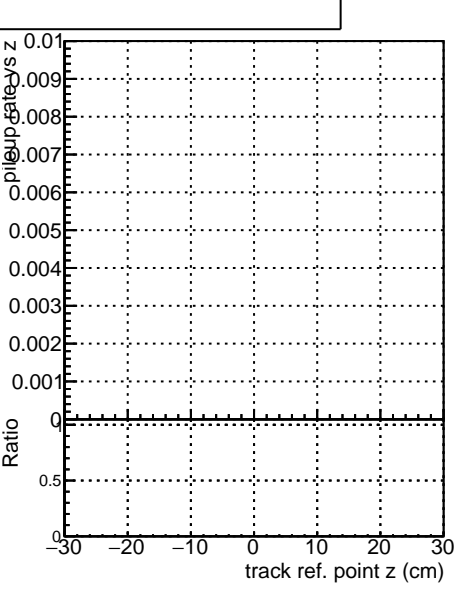

**Fake rate vs vertpos****Duplicates Rate vs vertpos****Pileup rate vs vertpos**

◆ **DQM\_CKF\_QCDHighPt\_base**  
● **DQM\_CKF\_QCDHighPt\_retrainOldFiles125\_v2\_prelimWPM\_epoch3**

**Fake rate vs v****Fake rate vs. sim PV z****Duplicates Rate vs sim PV z****Pileup rate vs. sim PV z**