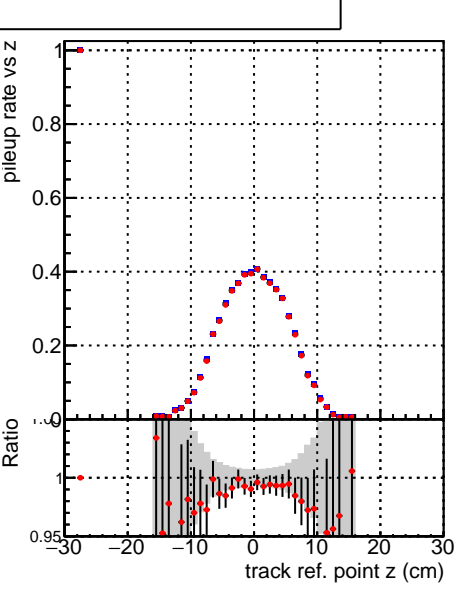

Fake rate vs vertpos**Duplicates Rate vs vertpos****Pileup rate vs vertpos**

Legend:
■ DQM_CKF_QCDHighPt_base
● DQM_CKF_QCDHighPt_retrainOldFiles125_v2_prelimWPM_epoch2

Fake rate vs v**Fake rate vs. sim PV z****Duplicates Rate vs sim PV z****Pileup rate vs. sim PV z**