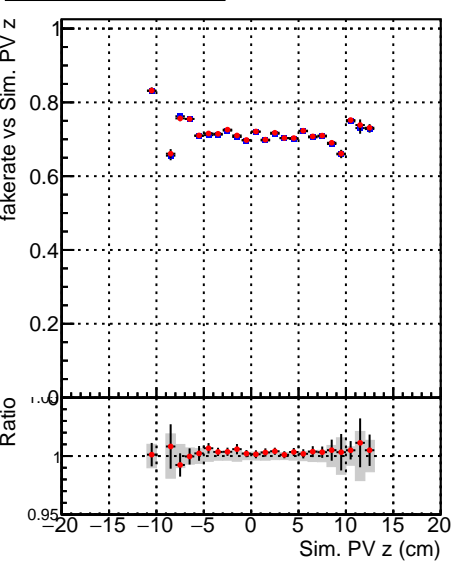

Fake rate vs vertpos**Duplicates Rate vs vertpos****Pileup rate vs vertpos**

Legend:
■ DQM_CKF_QCDHighPt_base
● DQM_CKF_QCDHighPt_retrainOldFiles125_v2_prelimWPM_epoch2

Fake rate vs v**Fake rate vs. sim PV z****Duplicates Rate vs sim PV z****Pileup rate vs. sim PV z**