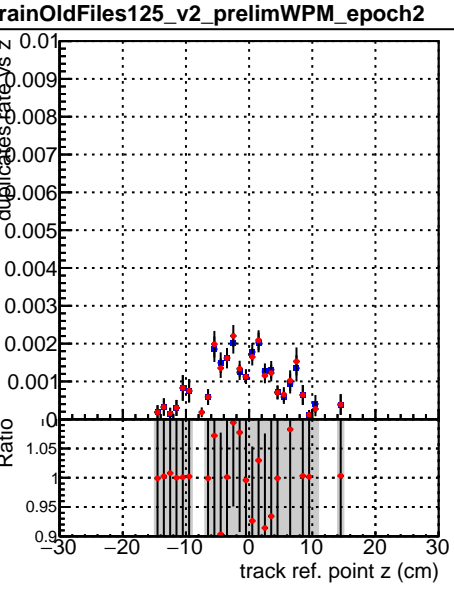

Fake rate vs vertpos**Duplicates Rate vs vertpos****Pileup rate vs vertpos**

Legend:
■ DQM_CKF_QCDHighPt_base
● DQM_CKF_QCDHighPt_retrainOldFiles125_v2_prelimWPM_epoch2

Fake rate vs v**Fake rate vs. sim PV z****Duplicates Rate vs sim PV z****Pileup rate vs. sim PV z**