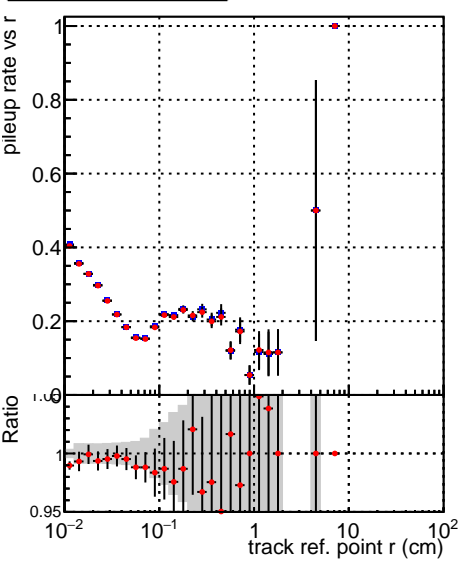

Fake rate vs vertpos**Duplicates Rate vs vertpos****Pileup rate vs vertpos**

Legend:
■ DQM_CKF_QCDHighPt_base
● DQM_CKF_QCDHighPt_retrainOldFiles125_v2_prelimWPM_epoch2

Fake rate vs v**Fake rate vs. sim PV z****Duplicates Rate vs sim PV z****Pileup rate vs. sim PV z**