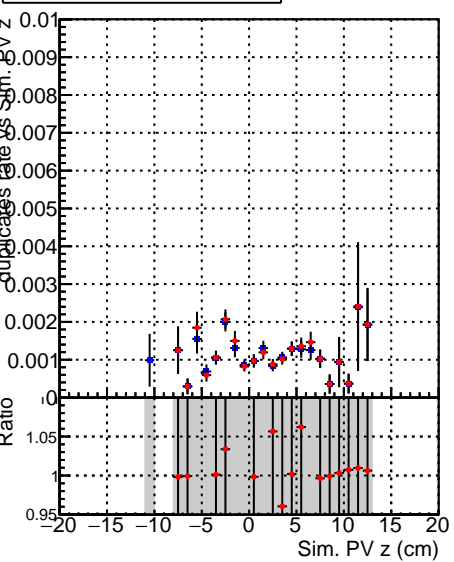

Fake rate vs vertpos**Duplicates Rate vs vertpos****Pileup rate vs vertpos**

Legend:
■ DQM_CKF_QCDHighPt_base
● DQM_CKF_QCDHighPt_retrainOldFiles125_v2_prelimWPM_epoch2

Fake rate vs v**Fake rate vs. sim PV z****Duplicates Rate vs sim PV z****Pileup rate vs. sim PV z**