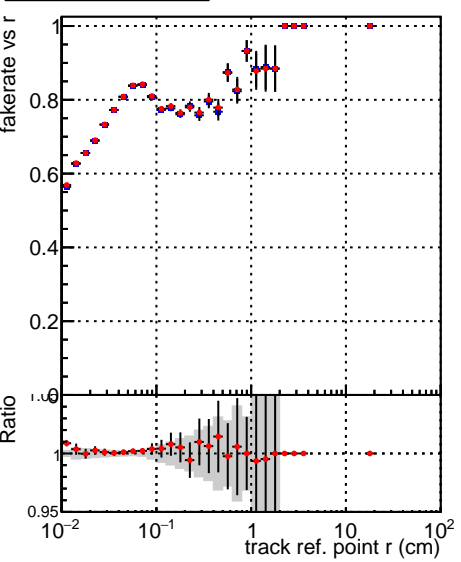

Fake rate vs vertpos**Duplicates Rate vs vertpos****Pileup rate vs vertpos**

Legend:
■ DQM_CKF_QCDHighPt_base
● DQM_CKF_QCDHighPt_retrainOldFiles125_v2_prelimWPM_epoch2

Fake rate vs v**Fake rate vs. sim PV z****Duplicates Rate vs sim PV z****Pileup rate vs. sim PV z**