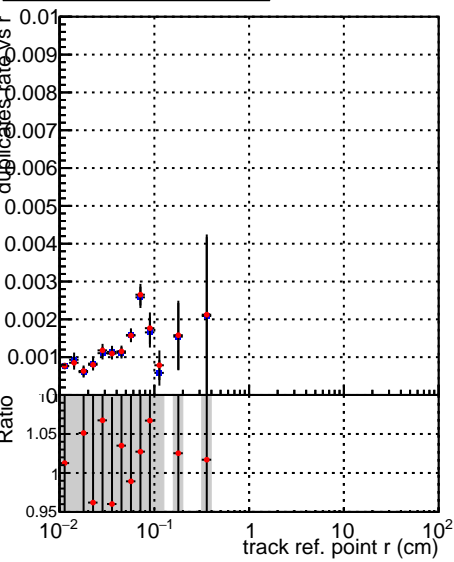

Fake rate vs vertpos**Duplicates Rate vs vertpos****Pileup rate vs vertpos**

Legend:
■ DQM_CKF_QCDHighPt_base
● DQM_CKF_QCDHighPt_retrainOldFiles125_v2_prelimWPM_epoch2

Fake rate vs v**Fake rate vs. sim PV z****Duplicates Rate vs sim PV z****Pileup rate vs. sim PV z**