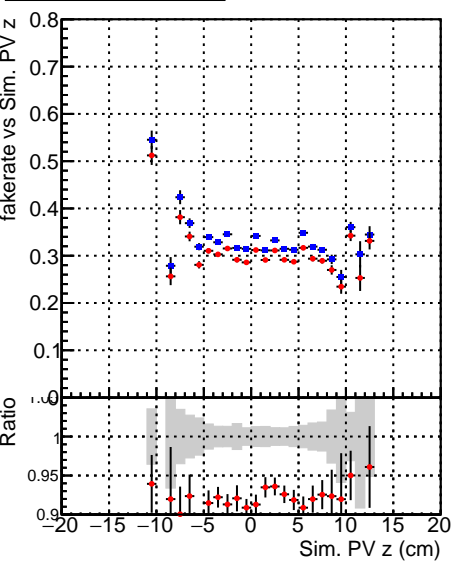

Fake rate vs vertpos**Duplicates Rate vs vertpos****Pileup rate vs vertpos**

—●— **DQM_CKF_QCDHighPt_base**
—●— **DQM_CKF_QCDHighPt_retrainOldFiles125_v2_prelimWPM_epoch2**

Fake rate vs v**Duplicates Rate vs v****Pileup rate vs v****Fake rate vs. sim PV z****Duplicates Rate vs sim PV z****Pileup rate vs. sim PV z**