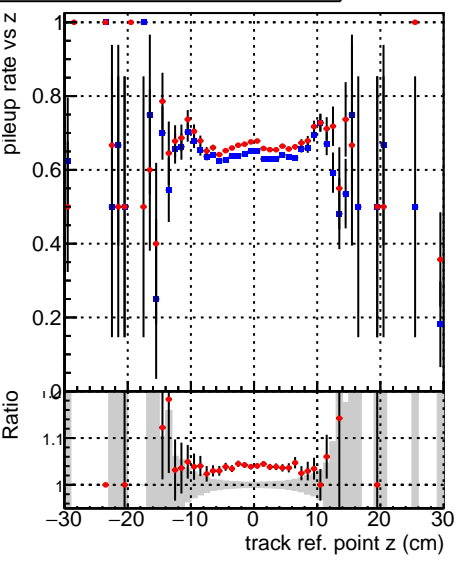

Fake rate vs vertpos**Duplicates Rate vs vertpos****Pileup rate vs vertpos**

—●— **DQM_CKF_QCDHighPt_base**
—●— **DQM_CKF_QCDHighPt_retrainOldFiles125_v2_prelimWPM_epoch2**

Fake rate vs v**Duplicates Rate vs v****Pileup rate vs v****Fake rate vs. sim PV z****Duplicates Rate vs sim PV z****Pileup rate vs. sim PV z**