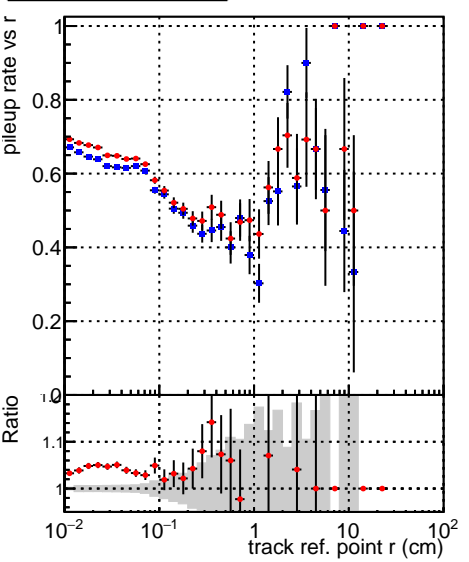

Fake rate vs vertpos**Duplicates Rate vs vertpos****Pileup rate vs vertpos**

—●— **DQM_CKF_QCDHighPt_base**
—●— **DQM_CKF_QCDHighPt_retrainOldFiles125_v2_prelimWPM_epoch2**

Fake rate vs v**Duplicates Rate vs v****Pileup rate vs v****Fake rate vs. sim PV z****Duplicates Rate vs sim PV z****Pileup rate vs. sim PV z**