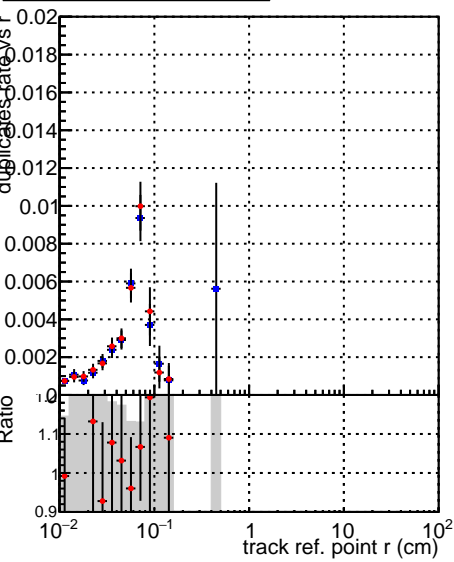

Fake rate vs vertpos**Duplicates Rate vs vertpos****Pileup rate vs vertpos**

—●— **DQM_CKF_QCDHighPt_base**
—●— **DQM_CKF_QCDHighPt_retrainOldFiles125_v2_prelimWPM_epoch2**

Fake rate vs v**Duplicates Rate vs v****Pileup rate vs v****Fake rate vs. sim PV z****Duplicates Rate vs sim PV z****Pileup rate vs. sim PV z**