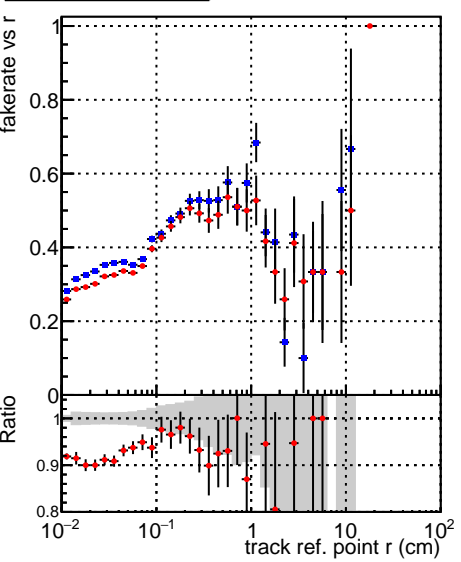

Fake rate vs vertpos**Duplicates Rate vs vertpos****Pileup rate vs vertpos**

—●— **DQM_CKF_QCDHighPt_base**
—●— **DQM_CKF_QCDHighPt_retrainOldFiles125_v2_prelimWPM_epoch2**

Fake rate vs v**Duplicates Rate vs v****Pileup rate vs v****Fake rate vs. sim PV z****Duplicates Rate vs sim PV z****Pileup rate vs. sim PV z**