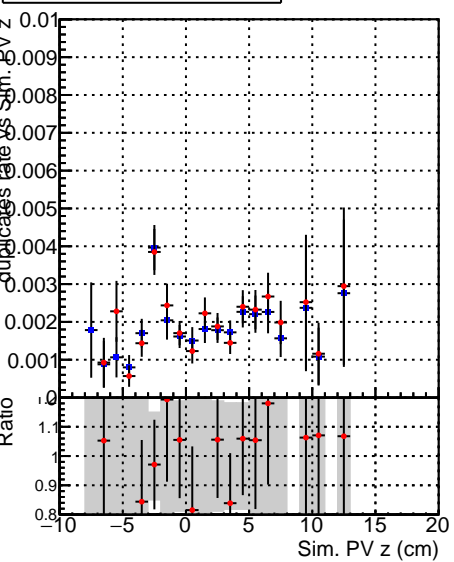

Fake rate vs vertpos**Duplicates Rate vs vertpos****Pileup rate vs vertpos**

—●— **DQM_CKF_QCDHighPt_base**
—●— **DQM_CKF_QCDHighPt_retrainOldFiles125_v2_prelimWPM_epoch2**

Fake rate vs v**Duplicates Rate vs v****Pileup rate vs v****Fake rate vs. sim PV z****Duplicates Rate vs sim PV z****Pileup rate vs. sim PV z**