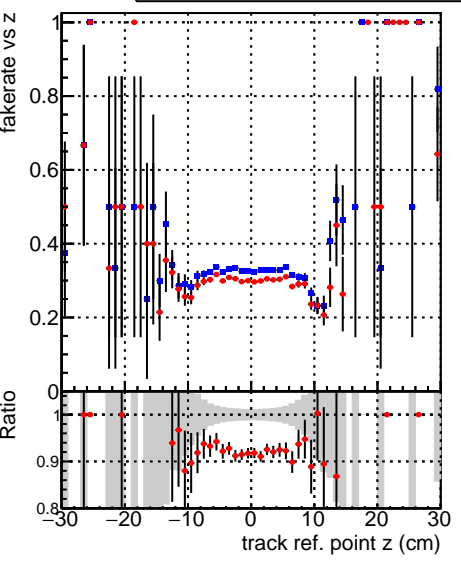

Fake rate vs vertpos**Duplicates Rate vs vertpos****Pileup rate vs vertpos**

—●— **DQM_CKF_QCDHighPt_base**
—●— **DQM_CKF_QCDHighPt_retrainOldFiles125_v2_prelimWPM_epoch2**

Fake rate vs v**Duplicates Rate vs v****Pileup rate vs v****Fake rate vs. sim PV z****Duplicates Rate vs sim PV z****Pileup rate vs. sim PV z**