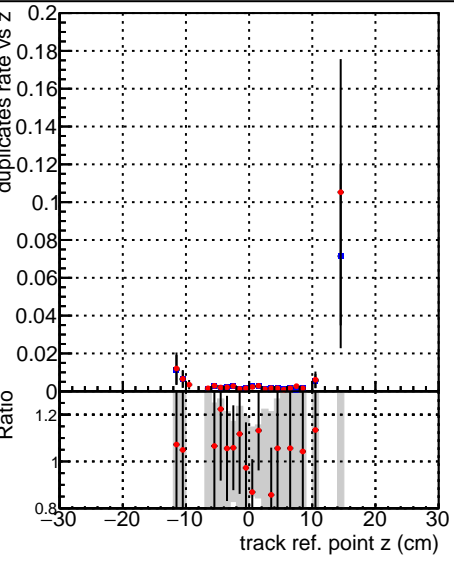

Fake rate vs vertpos**Duplicates Rate vs vertpos****Pileup rate vs vertpos**

—●— **DQM_CKF_QCDHighPt_base**
—●— **DQM_CKF_QCDHighPt_retrainOldFiles125_v2_prelimWPM_epoch2**

Fake rate vs v**Duplicates Rate vs v****Pileup rate vs v****Fake rate vs. sim PV z****Duplicates Rate vs sim PV z****Pileup rate vs. sim PV z**