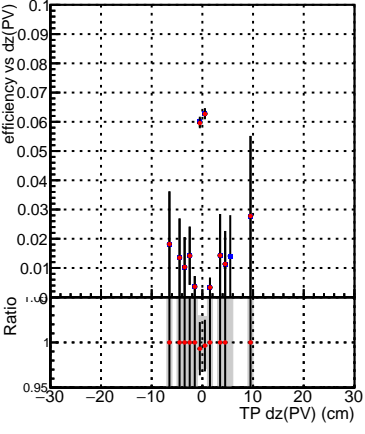

Efficiency vs Dxy(PV)

Efficiency vs Dxy(PV) - Legend

- DQM_CKF_QCDHighPt_base (Blue squares)
- DQM_CKF_QCDHighPt_retrainOldFiles125_v2_prelimWPM_epoch1 (Red circles)

Efficiency vs Dz(PV)

Efficiency vs Dz(PV)