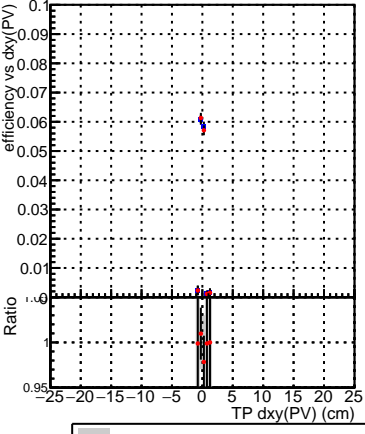

Efficiency vs Dxy(PV)

Efficiency vs Dxy(PV) - Legend

- DQM_CKF_QCDHighPt_base (Blue squares)
- DQM_CKF_QCDHighPt_retrainOldFiles125_v2_prelimWPM_epoch1 (Red circles)

Efficiency vs Dz(PV)

Efficiency vs Dz(PV)