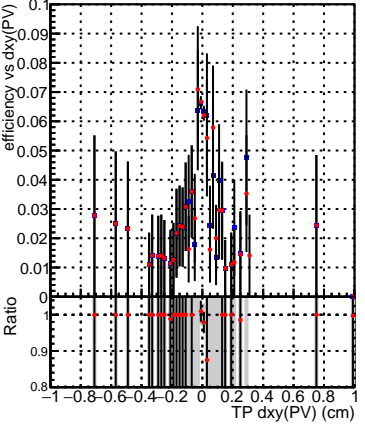

Efficiency vs Dxy(PV)

Efficiency vs Dxy(PV) - Legend

- DQM_CKF_QCDHighPt_base (Blue squares)
- DQM_CKF_QCDHighPt_retrainOldFiles125_v2_prelimWPM_epoch1 (Red circles)

Efficiency vs Dz(PV)

Efficiency vs Dz(PV)