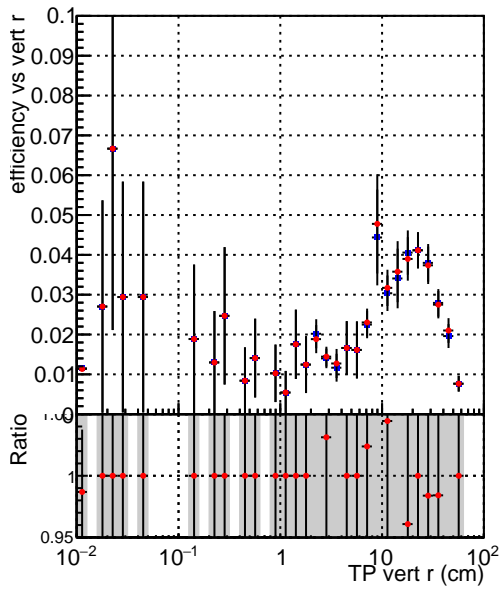

Efficiency vs vertpos

Efficiency vs vertpos

- DQM_CKF_QCDHighPt_base
- DQM_CKF_QCDHighPt_retrainOldFiles125_v2_prelimWPM_epoch1

Efficiency vs. sim PV z