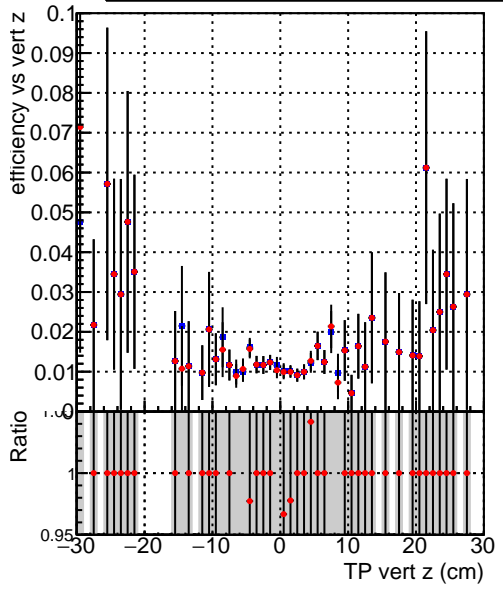

Efficiency vs vertpos

Efficiency vs vertpos

- DQM_CKF_QCDHighPt_base
- DQM_CKF_QCDHighPt_retrainOldFiles125_v2_prelimWPM_epoch1

Efficiency vs. sim PV z