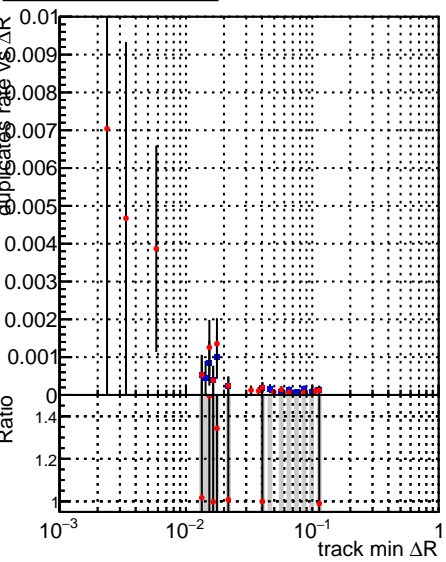

Fake rate vs dr**Duplicates Rate vs dr****Pileup rate vs dr**

Legend: **DQM_CKF_QCDHighPt_base** (blue squares), **DQM_CKF_QCDHighPt_retrainOldFiles125_v2_prelimWPM_epoch1** (red circles)

Fake rate vs ΔR (track, jet)**Fake rate vs PU****Duplicates Rate vs PU****Pileup rate vs PU**