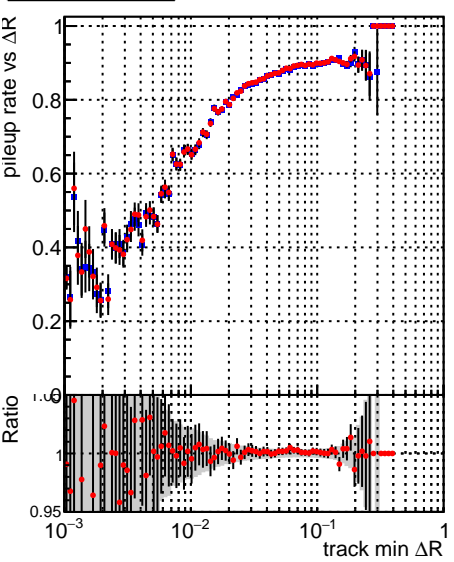

Fake rate vs dr**Duplicates Rate vs dr****Pileup rate vs dr**

Legend: **DQM_CKF_QCDHighPt_base** (blue squares), **DQM_CKF_QCDHighPt_retrainOldFiles125_v2_prelimWPM_epoch1** (red circles)

Fake rate vs ΔR (track, jet)**Fake rate vs PU****Duplicates Rate vs PU****Pileup rate vs PU**