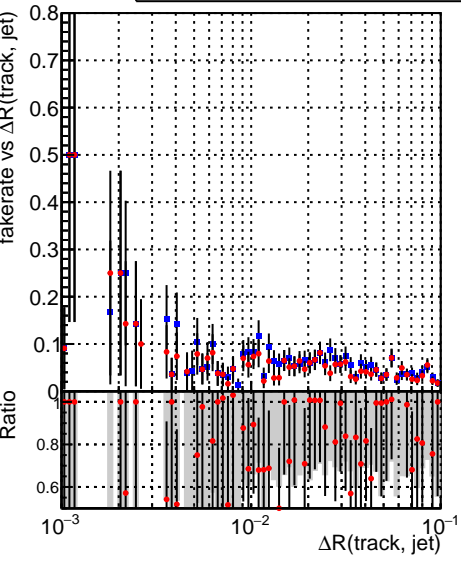

Fake rate vs dr**Duplicates Rate vs dr****Pileup rate vs dr**

Legend: **DQM_CKF_QCDHighPt_base** (blue squares), **DQM_CKF_QCDHighPt_retrainOldFiles125_v2_prelimWPM_epoch1** (red circles)

Fake rate vs ΔR (track, jet)**Fake rate vs PU****Duplicates Rate vs PU****Pileup rate vs PU**