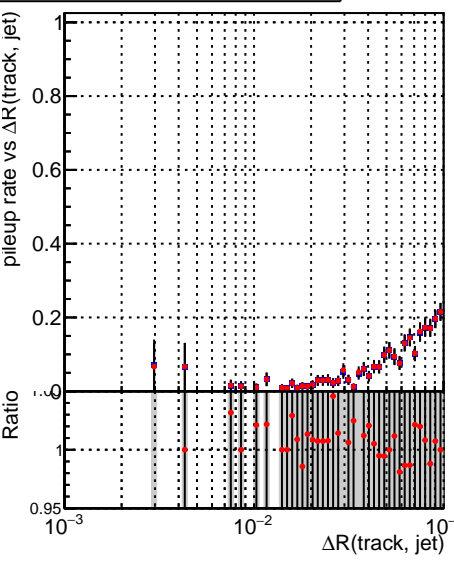

Fake rate vs dr**Duplicates Rate vs dr****Pileup rate vs dr**

Legend: **DQM_CKF_QCDHighPt_base** (blue squares), **DQM_CKF_QCDHighPt_retrainOldFiles125_v2_prelimWPM_epoch1** (red circles)

Fake rate vs ΔR (track, jet)**Fake rate vs PU****Duplicates Rate vs PU****Pileup rate vs PU**