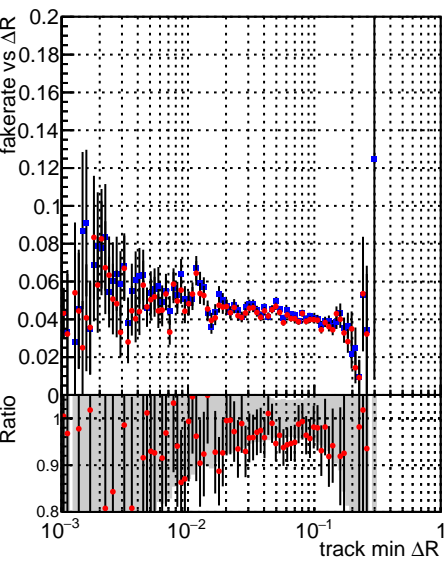

Fake rate vs dr**Duplicates Rate vs dr****Pileup rate vs dr**

Legend: **DQM_CKF_QCDHighPt_base** (blue squares), **DQM_CKF_QCDHighPt_retrainOldFiles125_v2_prelimWPM_epoch1** (red circles)

Fake rate vs ΔR (track, jet)**Fake rate vs PU****Duplicates Rate vs PU****Pileup rate vs PU**