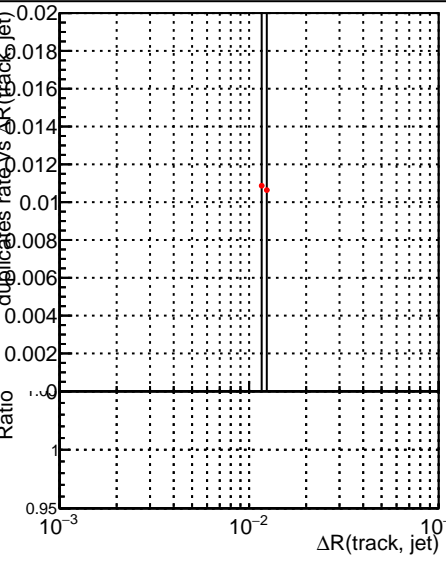

Fake rate vs dr**Duplicates Rate vs dr****Pileup rate vs dr**

Legend: **DQM_CKF_QCDHighPt_base** (blue squares), **DQM_CKF_QCDHighPt_retrainOldFiles125_v2_prelimWPM_epoch1** (red circles)

Fake rate vs ΔR (track, jet)**Fake rate vs PU****Duplicates Rate vs PU****Pileup rate vs PU**