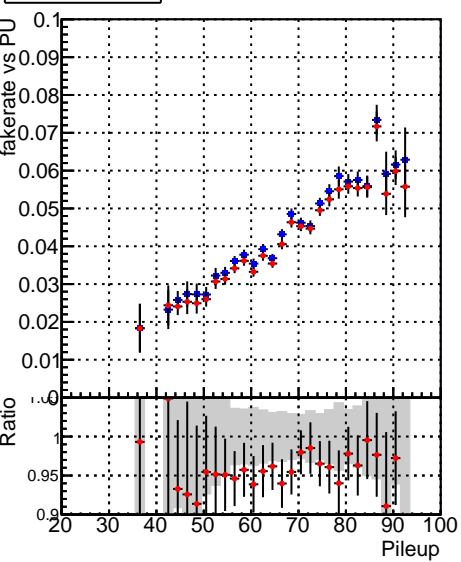

Fake rate vs dr**Duplicates Rate vs dr****Pileup rate vs dr**

Legend: **DQM_CKF_QCDHighPt_base** (blue squares), **DQM_CKF_QCDHighPt_retrainOldFiles125_v2_prelimWPM_epoch1** (red circles)

Fake rate vs ΔR (track, jet)**Fake rate vs PU****Duplicates Rate vs PU****Pileup rate vs PU**