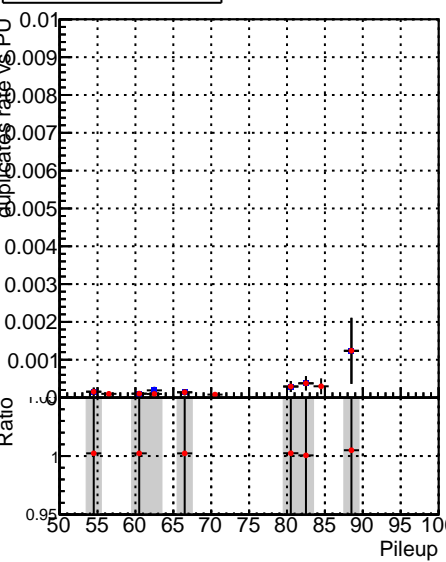

Fake rate vs dr**Duplicates Rate vs dr****Pileup rate vs dr**

Legend: **DQM_CKF_QCDHighPt_base** (blue squares), **DQM_CKF_QCDHighPt_retrainOldFiles125_v2_prelimWPM_epoch1** (red circles)

Fake rate vs ΔR (track, jet)**Fake rate vs PU****Duplicates Rate vs PU****Pileup rate vs PU**