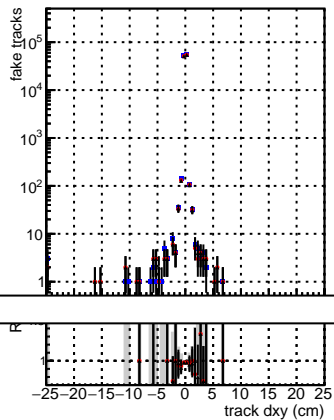

N of reco track vs dxy

N of associated (recoToSim) tracks vs dxy

N of associated (recoToSim) looper tracks vs dxy

N of reco track vs dz

N of associated (recoToSim) tracks vs dz

N of associated (recoToSim) looper tracks vs dz