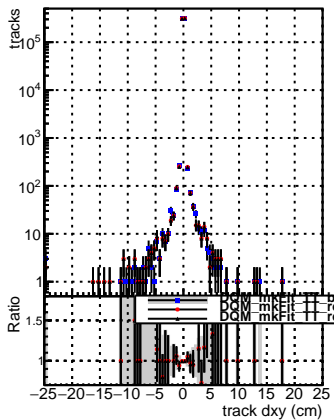

N of reco track vs dxy

N of associated (recoToSim) tracks vs dxy

N of associated (recoToSim) looper tracks vs dxy

N of reco track vs dz

N of associated (recoToSim) tracks vs dz

N of associated (recoToSim) looper tracks vs dz