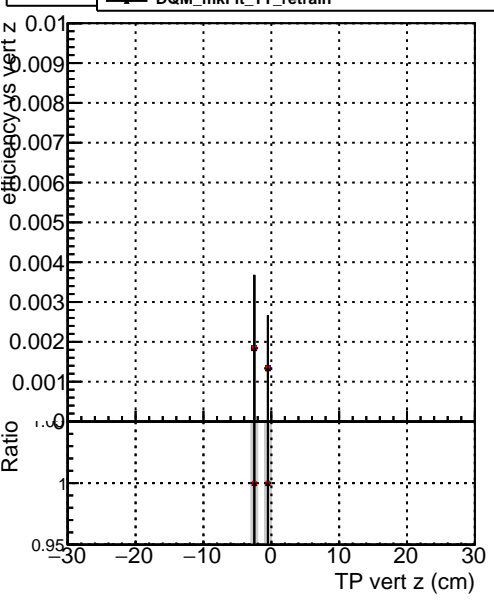

Efficiency vs vertpos

- DQM_mkFit_TT_base
- DQM_mkFit_TT_retrain_noCandDNN
- DQM_mkFit_TT_retrain

Efficiency vs vert z

Efficiency vs. sim PV z