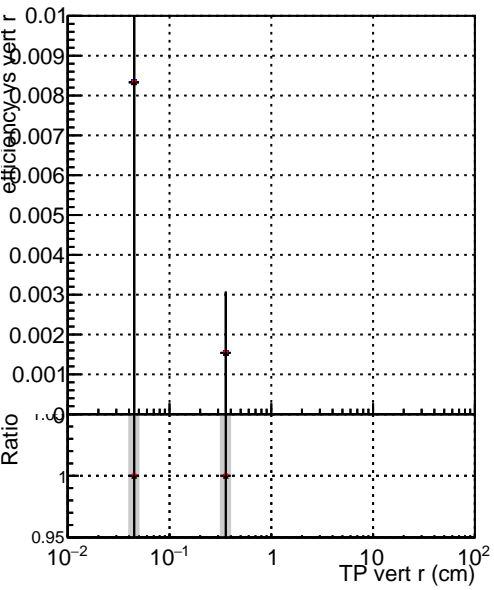

Efficiency vs vertpos

- DQM_mkFit_TT_base
- DQM_mkFit_TT_retrain_noCandDNN
- DQM_mkFit_TT_retrain

Efficiency vs vert z

Efficiency vs. sim PV z