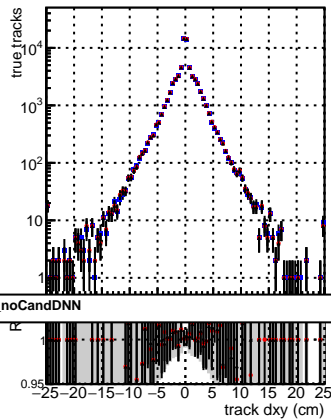

N of reco track vs dxy

N of associated (recoToSim) tracks vs dxy

N of associated (recoToSim) looper tracks vs dxy

N of reco track vs dz

N of associated (recoToSim) tracks vs dz

N of associated (recoToSim) looper tracks vs dz