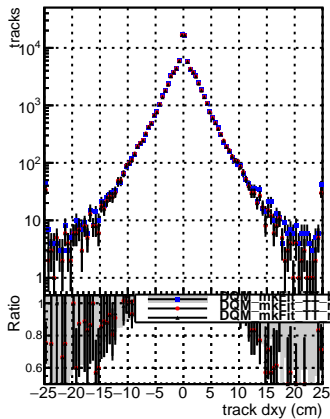

N of reco track vs dxy

N of associated (recoToSim) tracks vs dxy

N of associated (recoToSim) looper tracks vs dxy

N of reco track vs dz

N of associated (recoToSim) tracks vs dz

N of associated (recoToSim) looper tracks vs dz