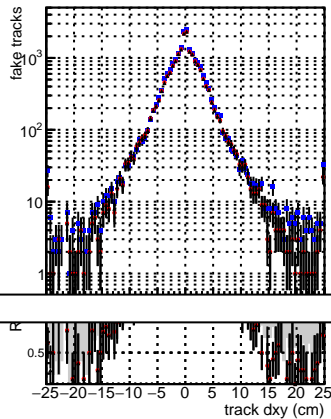

N of reco track vs dxy

N of associated (recoToSim) tracks vs dxy

N of associated (recoToSim) looper tracks vs dxy

N of reco track vs dz

N of associated (recoToSim) tracks vs dz

N of associated (recoToSim) looper tracks vs dz