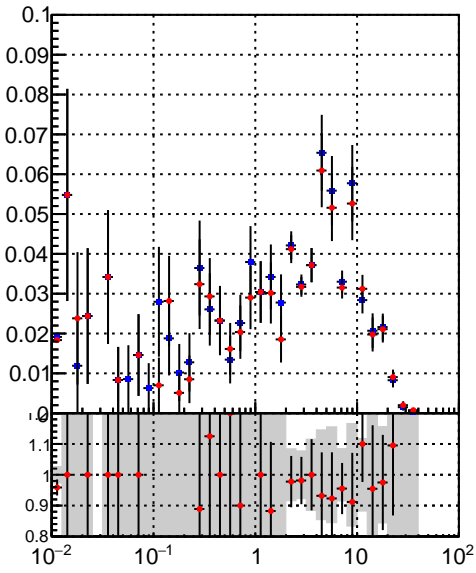

Efficiency vs vertpos

Legend: DQM_mkFit (blue diamond), DQM_BDT_mkFit (red diamond)

Efficiency

Efficiency vs. sim PV z