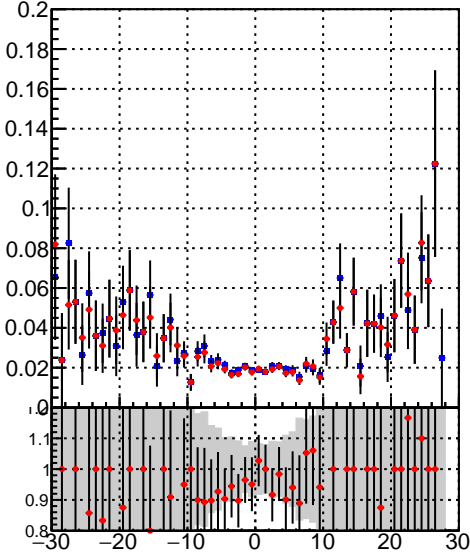

Efficiency vs vertpos

Legend: DQM_mkFit (blue diamond), DQM_BDT_mkFit (red diamond)

Efficiency

Efficiency vs. sim PV z