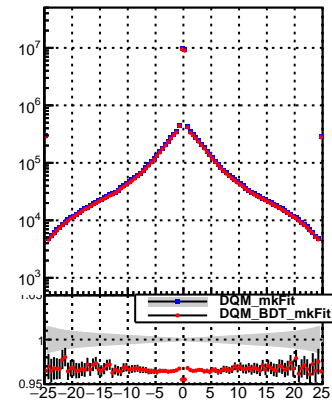

N of reco track vs dxy

N of associated (recoToSim) tracks vs dxy

N of associated (recoToSim) looper tracks vs dxy

N of reco track vs dz

N of associated (recoToSim) tracks vs dz

N of associated (recoToSim) looper tracks vs dz