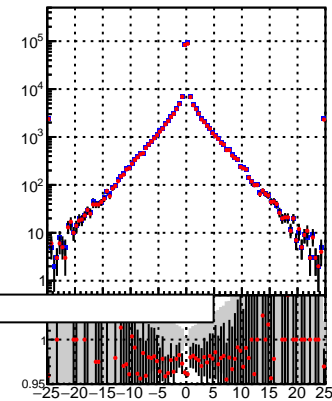

N of reco track vs dxy

N of associated (recoToSim) tracks vs dxy

N of associated (recoToSim) looper tracks vs dxy

N of reco track vs dz

N of associated (recoToSim) tracks vs dz

N of associated (recoToSim) looper tracks vs dz