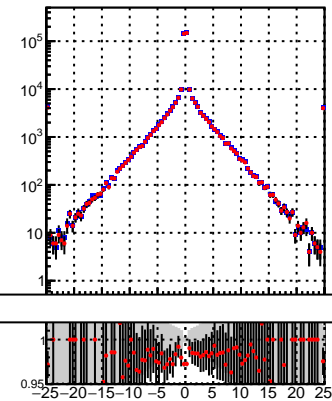

N of reco track vs dxy

N of associated (recoToSim) tracks vs dxy

N of associated (recoToSim) looper tracks vs dxy

N of reco track vs dz

N of associated (recoToSim) tracks vs dz

N of associated (recoToSim) looper tracks vs dz