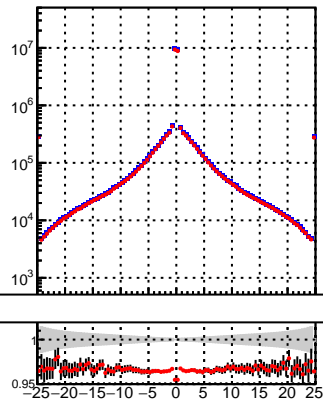

N of reco track vs dxy

N of associated (recoToSim) tracks vs dxy

N of associated (recoToSim) looper tracks vs dxy

N of reco track vs dz

N of associated (recoToSim) tracks vs dz

N of associated (recoToSim) looper tracks vs dz