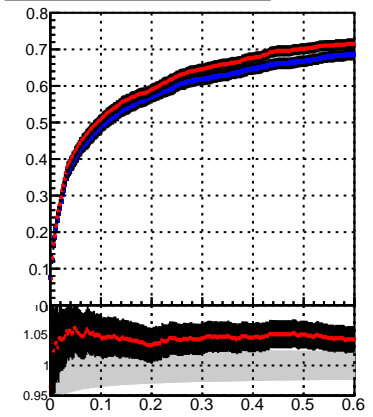

Efficiency vs. dz (PV)

Efficiency (tracking eff factorized out) vs. dz (PV)

Legend: DQM_mkFit (blue line), DQM_BDT_mkFit (red line). Fake rate (grey shaded area, DQM_mkFit; black line, DQM_BDT_mkFit).