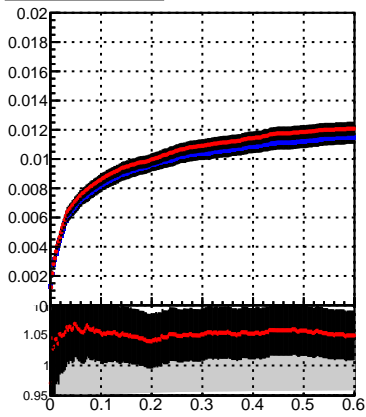

Efficiency vs. dz (PV)

Efficiency (tracking eff factorized out) vs. dz (PV)

Legend: DQM_mkFit (blue line), DQM_BDT_mkFit (red line). Fake rate (grey shaded area, DQM_mkFit; black line, DQM_BDT_mkFit).