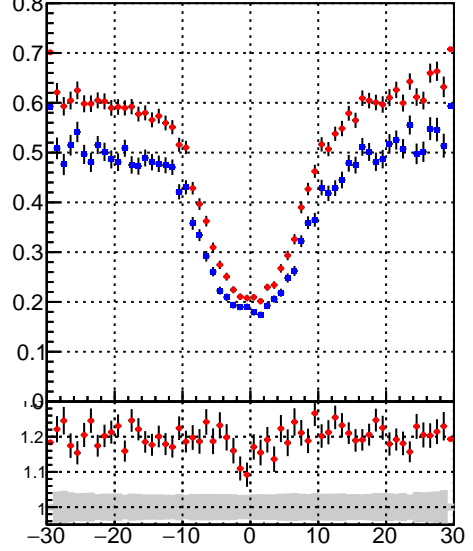

**Efficiency vs vertpos****fake+duplicates vs vert r**
**Efficiency vs sim PV z**  
 Legend: DQM\_CKF (blue square), DQM\_BDT\_CKF (red diamond)
**Efficiency vs. sim PV z****fake+duplicates vs Sim. PV z**