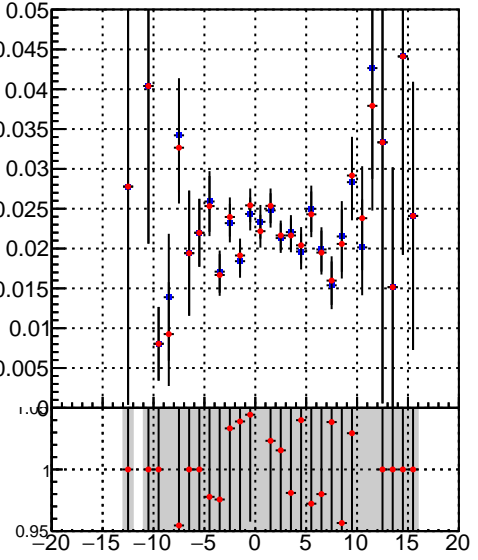

**Efficiency vs vertpos****fake+duplicates vs vert r**
**Efficiency vs sim PV z**  
 Legend: DQM\_CKF (blue square), DQM\_BDT\_CKF (red diamond)
**Efficiency vs. sim PV z****fake+duplicates vs Sim. PV z**