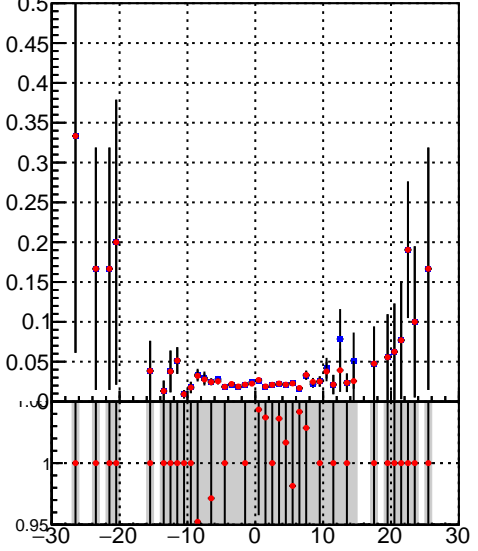

**Efficiency vs vertpos****fake+duplicates vs vert r**
**Efficiency vs sim PV z**  
 Legend: DQM\_CKF (blue square), DQM\_BDT\_CKF (red diamond)
**Efficiency vs. sim PV z****fake+duplicates vs Sim. PV z**