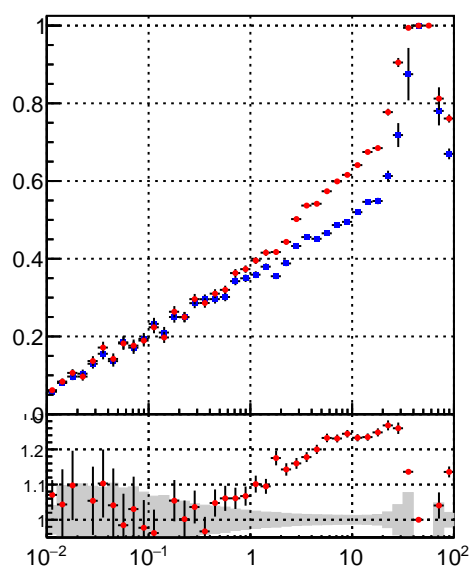

**Efficiency vs vertpos****fake+duplicates vs vert r**
**Efficiency vs sim PV z**  
 Legend: DQM\_CKF (blue square), DQM\_BDT\_CKF (red diamond)
**Efficiency vs. sim PV z****fake+duplicates vs Sim. PV z**