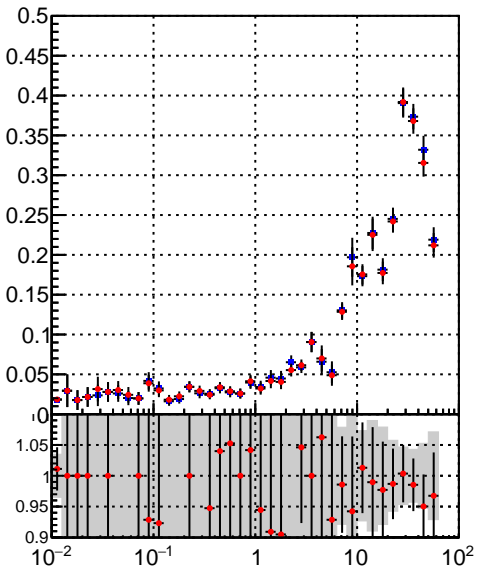

**Efficiency vs vertpos****fake+duplicates vs vert r**
**Efficiency vs sim PV z**  
 Legend: DQM\_CKF (blue square), DQM\_BDT\_CKF (red diamond)
**Efficiency vs. sim PV z****fake+duplicates vs Sim. PV z**