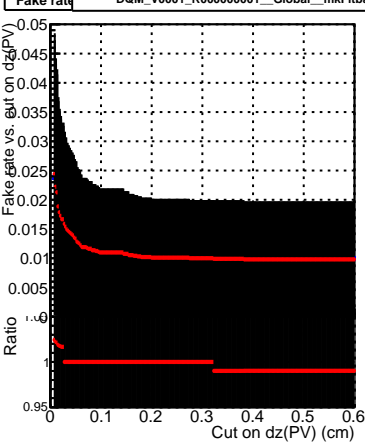

Efficiency vs. dz (PV)

Efficiency (tracking eff factorized out) vs. dz (PV)

Fake rate

■ DQM\_V0001\_R000000001\_Global\_mkFitbase1\_RECO  
■ DQM\_V0001\_R000000001\_Global\_mkFitbase2\_RECO