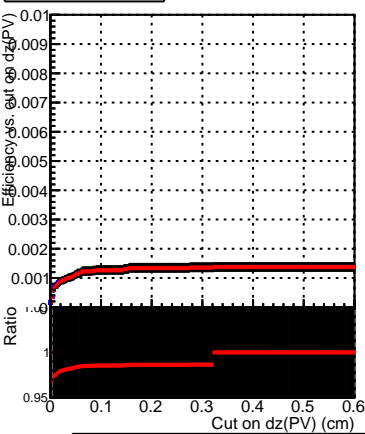

Efficiency vs. dz (PV)

Efficiency (tracking eff factorized out) vs. dz (PV)

Fake rate

■ DQM\_V0001\_R000000001\_Global\_mkFitbase1\_RECO  
■ DQM\_V0001\_R000000001\_Global\_mkFitbase2\_RECO