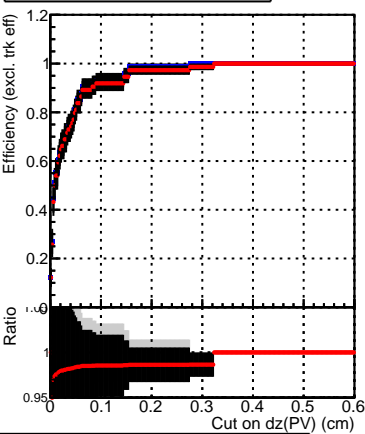

Efficiency vs. dz (PV)

Efficiency (tracking eff factorized out) vs. dz (PV)

Fake rate

■ DQM\_V0001\_R000000001\_Global\_mkFitbase1\_RECO  
■ DQM\_V0001\_R000000001\_Global\_mkFitbase2\_RECO