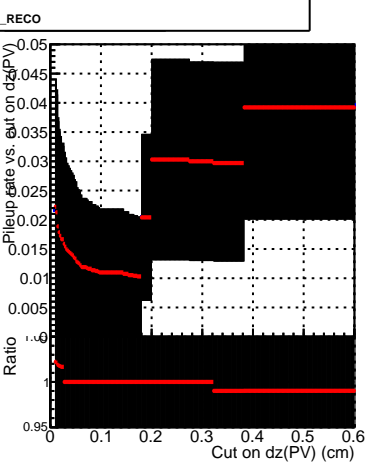

Efficiency vs. dz (PV)

Efficiency (tracking eff factorized out) vs. dz (PV)

Fake rate

■ DQM\_V0001\_R000000001\_Global\_mkFitbase1\_RECO  
■ DQM\_V0001\_R000000001\_Global\_mkFitbase2\_RECO