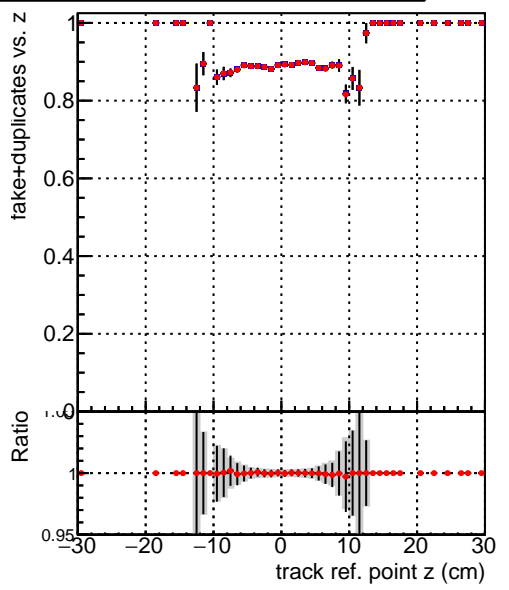

Efficiency vs vertpos**fake+duplicates vs vert r**

Legend for Efficiency vs. sim PV z and fake+duplicates vs. Sim. PV z:

- Blue square: DQM_V0001_R000000001_Global_mkFitbase1_REC0
- Red circle: DQM_V0001_R000000001_Global_mkFitbase2_REC0

Efficiency vs. sim PV z**Efficiency vs. sim PV z****fake+duplicates vs Sim. PV z**