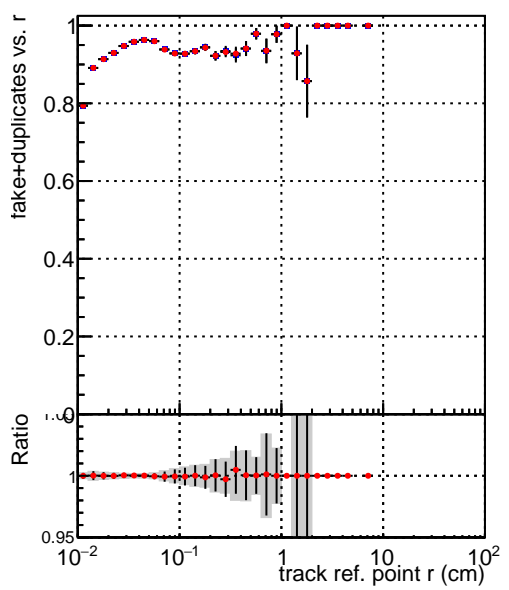

Efficiency vs vertpos**fake+duplicates vs vert r**

Legend for Efficiency vs. sim PV z and fake+duplicates vs. Sim. PV z:

- Blue square: DQM_V0001_R000000001_Global_mkFitbase1_REC0
- Red circle: DQM_V0001_R000000001_Global_mkFitbase2_REC0

Efficiency vs. sim PV z**Efficiency vs. sim PV z****fake+duplicates vs Sim. PV z**