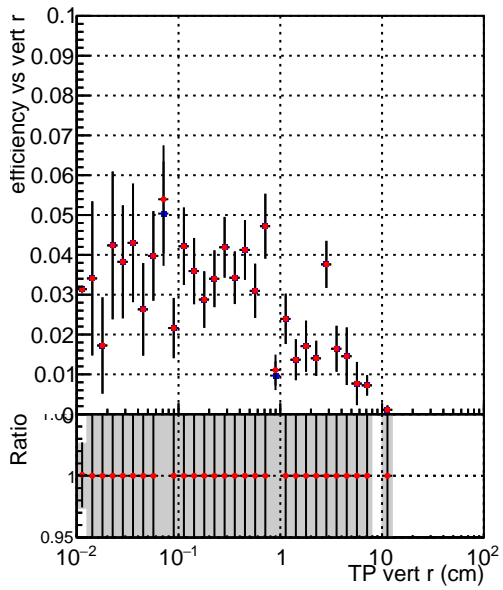

Efficiency vs vertpos**fake+duplicates vs vert r**

Legend for Efficiency vs. sim PV z and fake+duplicates vs. Sim. PV z:

- Blue square: DQM_V0001_R000000001_Global_mkFitbase1_REC0
- Red circle: DQM_V0001_R000000001_Global_mkFitbase2_REC0

Efficiency vs. sim PV z**Efficiency vs. sim PV z****fake+duplicates vs Sim. PV z**