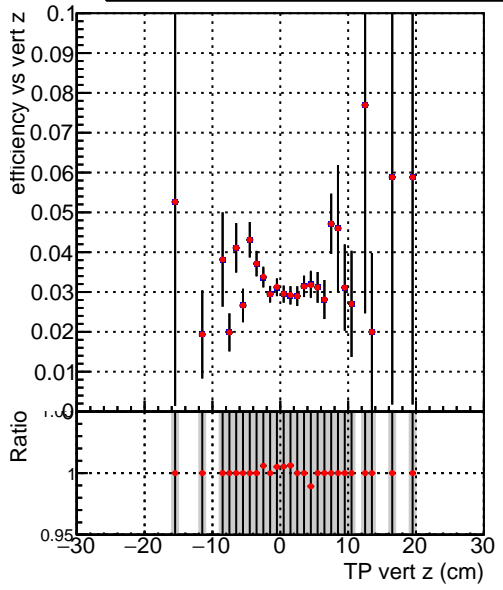

Efficiency vs vertpos**fake+duplicates vs vert r**

Legend for Efficiency vs. sim PV z and fake+duplicates vs. Sim. PV z:

- Blue square: DQM_V0001_R000000001_Global_mkFitbase1_REC0
- Red circle: DQM_V0001_R000000001_Global_mkFitbase2_REC0

Efficiency vs. sim PV z**Efficiency vs. sim PV z****fake+duplicates vs Sim. PV z**