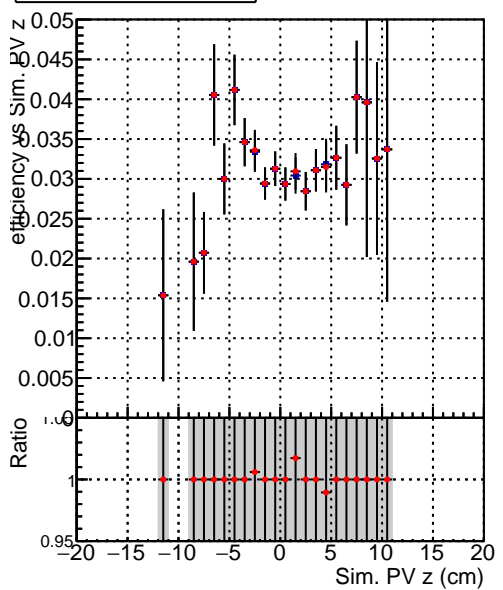

Efficiency vs vertpos**fake+duplicates vs vert r**

Legend for Efficiency vs. sim PV z and fake+duplicates vs. Sim. PV z:

- Blue square: DQM_V0001_R000000001_Global_mkFitbase1_REC0
- Red circle: DQM_V0001_R000000001_Global_mkFitbase2_REC0

Efficiency vs. sim PV z**Efficiency vs. sim PV z****fake+duplicates vs Sim. PV z**