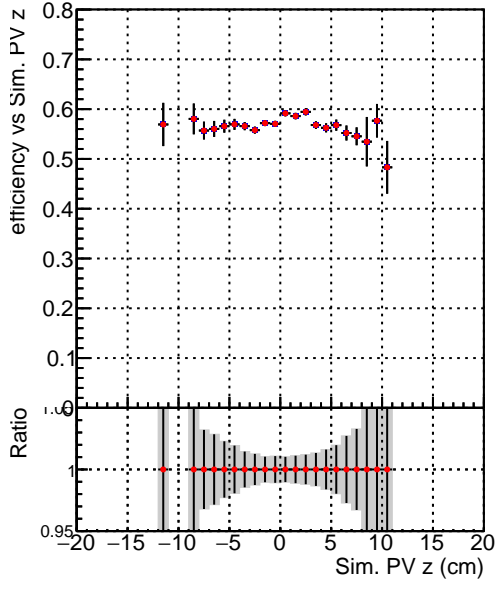

Efficiency vs vertpos**fake+duplicates vs vert r**

Legend for Efficiency vs. TP vert z and fake+duplicates vs. track ref. point z:

- Blue line: DQM_V0001_R000000001_Global_mkFitbase1_REC0
- Red line: DQM_V0001_R000000001_Global_mkFitbase2_REC0

Efficiency vs. TP vert z**Efficiency vs. sim PV z****fake+duplicates vs Sim. PV z**