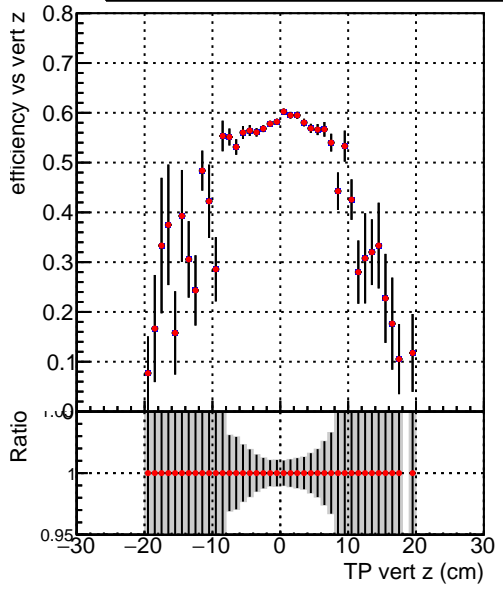

Efficiency vs vertpos**fake+duplicates vs vert r**

Legend for Efficiency vs. TP vert z and fake+duplicates vs. track ref. point z:

- Blue line: DQM_V0001_R000000001_Global_mkFitbase1_REC0
- Red line: DQM_V0001_R000000001_Global_mkFitbase2_REC0

Efficiency vs. TP vert z**Efficiency vs. sim PV z****fake+duplicates vs Sim. PV z**