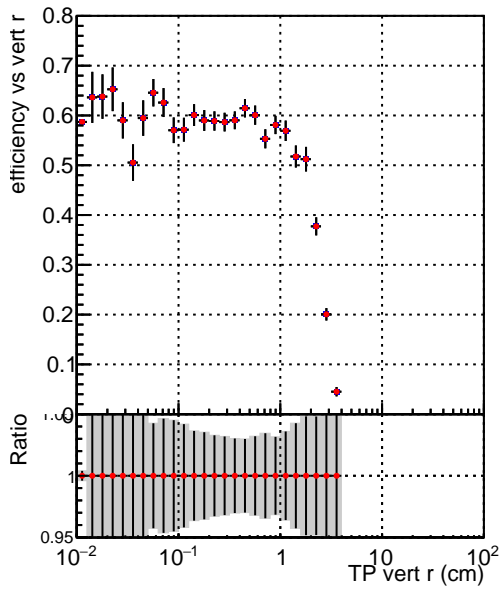

Efficiency vs vertpos**fake+duplicates vs vert r**

Legend for Efficiency vs. TP vert z and fake+duplicates vs. track ref. point z:

- Blue line: DQM_V0001_R000000001_Global_mkFitbase1_REC0
- Red line: DQM_V0001_R000000001_Global_mkFitbase2_REC0

Efficiency vs. TP vert z**Efficiency vs. sim PV z****fake+duplicates vs Sim. PV z**