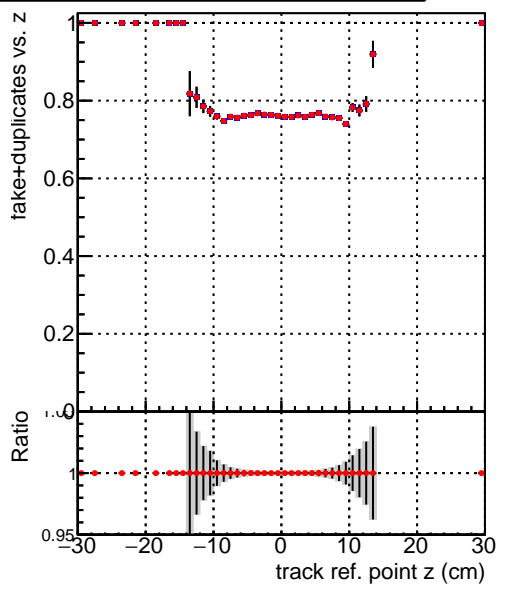

Efficiency vs vertpos**fake+duplicates vs vert r**

Legend for Efficiency vs. TP vert z and fake+duplicates vs. track ref. point z:

- Blue line: DQM_V0001_R000000001_Global_mkFitbase1_REC0
- Red line: DQM_V0001_R000000001_Global_mkFitbase2_REC0

Efficiency vs. TP vert z**Efficiency vs. sim PV z****fake+duplicates vs Sim. PV z**