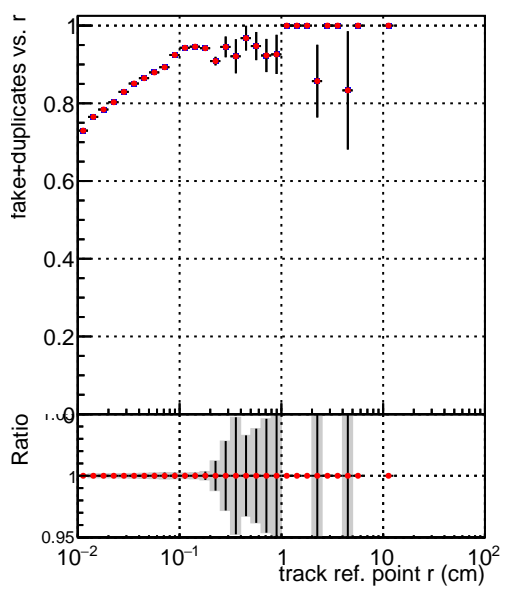

Efficiency vs vertpos**fake+duplicates vs vert r**

Legend for Efficiency vs. TP vert z and fake+duplicates vs. track ref. point z:

- Blue line: DQM_V0001_R000000001_Global_mkFitbase1_REC0
- Red line: DQM_V0001_R000000001_Global_mkFitbase2_REC0

Efficiency vs. TP vert z**Efficiency vs. sim PV z****fake+duplicates vs Sim. PV z**