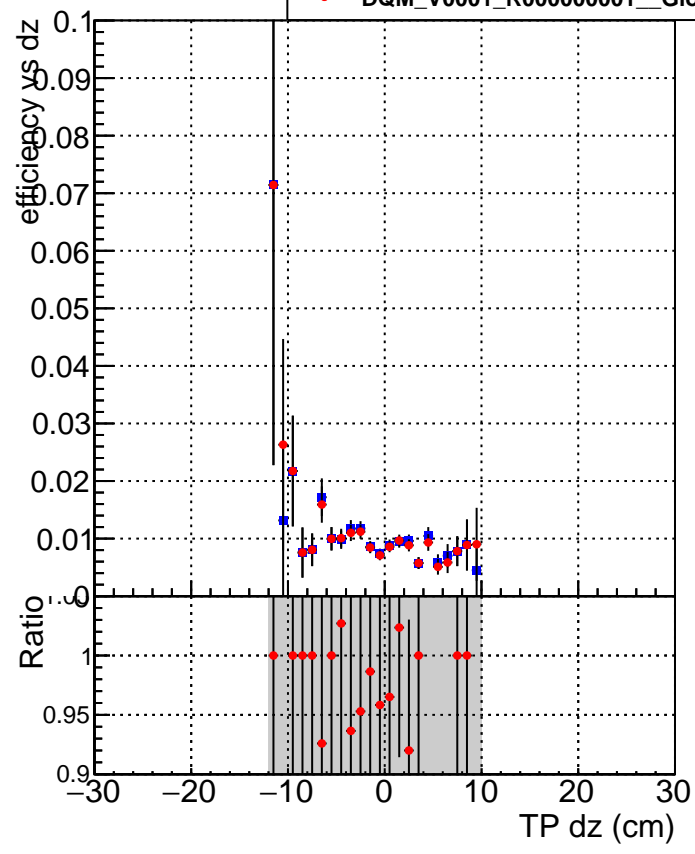

**Efficiency vs Dxy**

**fake+duplicates vs dxy**

**Efficiency vs Dz**

Legend for Efficiency vs Dz plot:

- DQM\_V0001\_R000000001\_Global\_mkFit10muon-base1\_RECO
- DQM\_V0001\_R000000001\_Global\_mkFit10muon-base2\_RECO