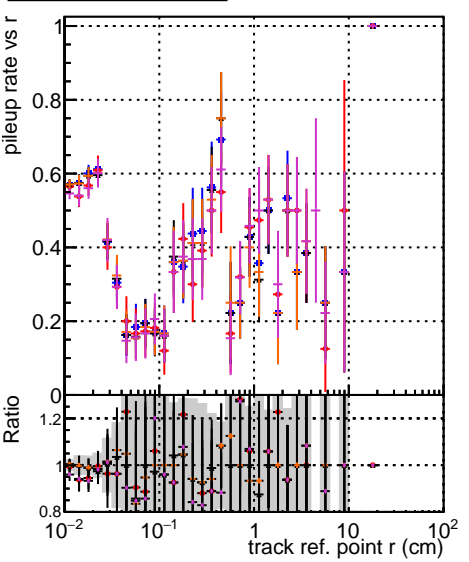

Fake rate vs vertpos**Duplicates Rate vs vertpos****Pileup rate vs vertpos**

—●— DOM original_step2_tbar_phase1_newgeom
—●— angle_step2_tbar_phase1_newgeom
—●— angle_step2_tbar_phase1_newgeom
—●— fixedCF template_step2_tbar_phase1_newgeom

Fake rate vs v**Fake rate vs. sim PV z****Duplicates Rate vs sim PV z****Pileup rate vs. sim PV z**