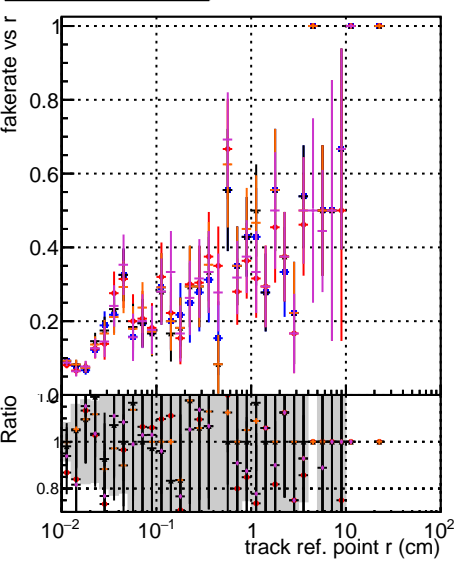

Fake rate vs vertpos**Duplicates Rate vs vertpos****Pileup rate vs vertpos**

—●— DOM original_step2_tbar_phase1_newgeom
—●— angle_step2_tbar_phase1_newgeom
—●— angle_step2_tbar_phase1_newgeom
—●— fixedCF template_step2_tbar_phase1_newgeom

Fake rate vs v**Fake rate vs. sim PV z****Duplicates Rate vs sim PV z****Pileup rate vs. sim PV z**