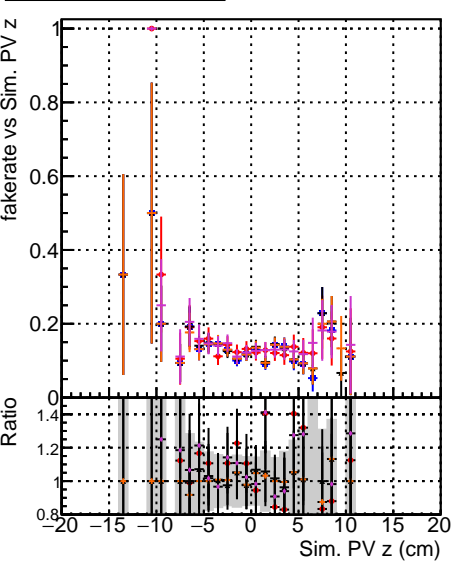

Fake rate vs vertpos**Duplicates Rate vs vertpos****Pileup rate vs vertpos**

—●— DOM original_step2_tbar_phase1_newgeom
—●— angle_step2_tbar_phase1_newgeom
—●— angle_step2_tbar_phase1_newgeom
—●— fixedCF template_step2_tbar_phase1_newgeom

Fake rate vs v**Fake rate vs. sim PV z****Duplicates Rate vs sim PV z****Pileup rate vs. sim PV z**