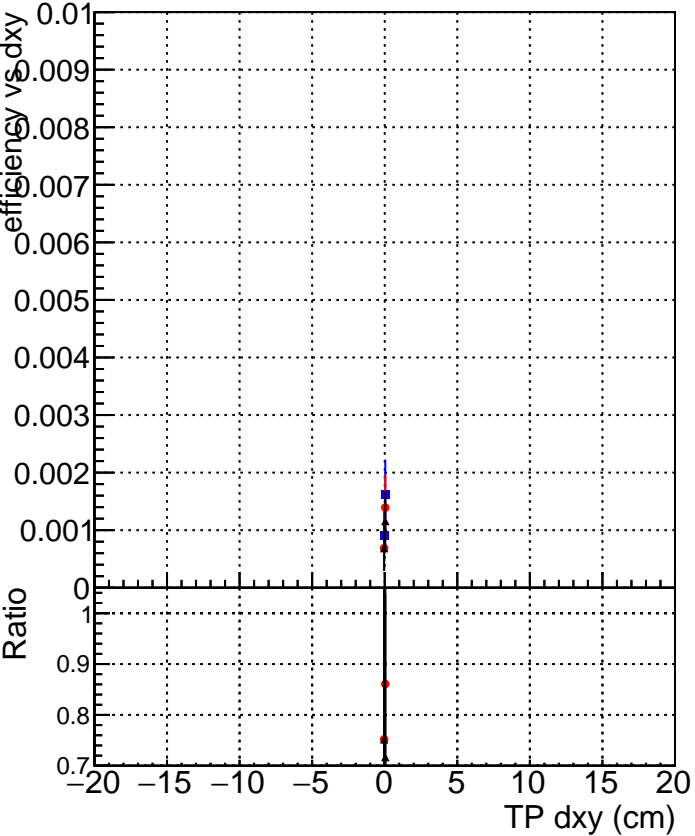

Efficiency vs Dxy

fake+duplicates vs dxy

Efficiency vs Dz

fake+duplicates vs dz

Legend for Efficiency vs Dz plot:
- Blue square: DQM_original_step2_pt1to20_eta1p4to1p6
- Red circle: DQM_mkFit_step2_pt1to20_eta1p4to1p6
- Black triangle: DQM_pixelCPETemplate_step2_pt1to20_eta1p4to1p6