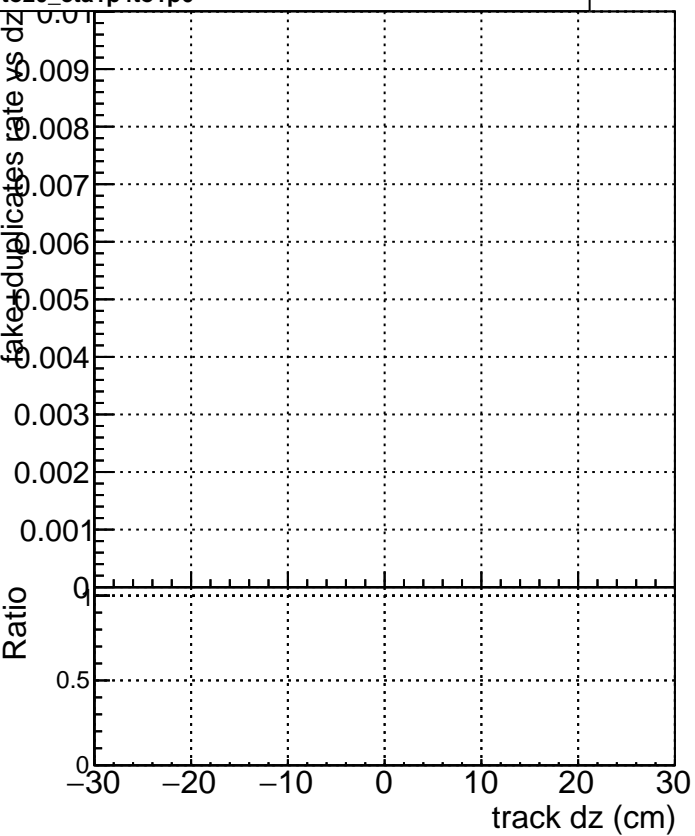

Efficiency vs Dxy

fake+duplicates vs dxy

Efficiency vs Dz

fake+duplicates vs dz

Legend for Efficiency vs Dz plot:
- Blue square: DQM_original_step2_pt1to20_eta1p4to1p6
- Red circle: DQM_mkFit_step2_pt1to20_eta1p4to1p6
- Black triangle: DQM_pixelCPETemplate_step2_pt1to20_eta1p4to1p6