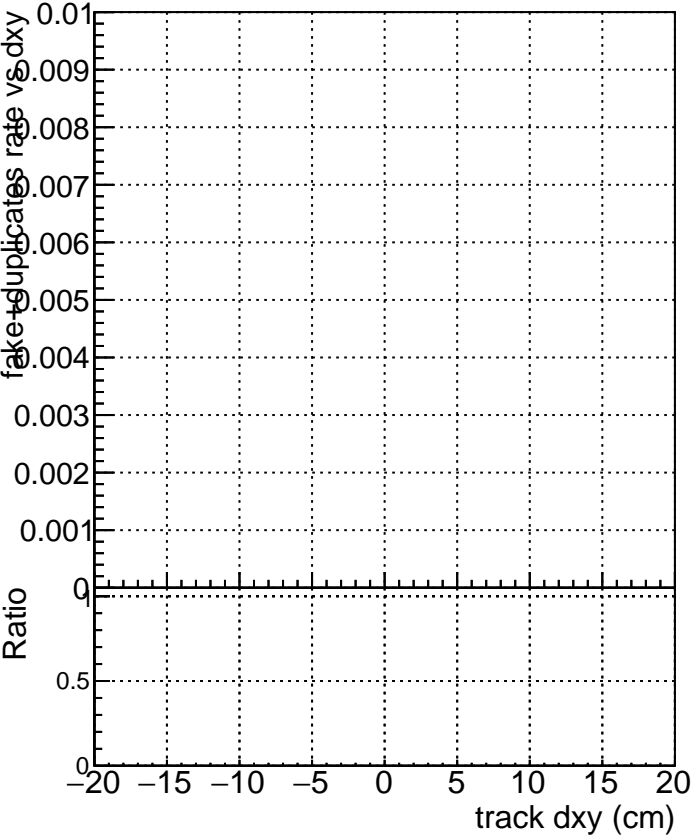

Efficiency vs Dxy

fake+duplicates vs dxy

Efficiency vs Dz

fake+duplicates vs dz

Legend for Efficiency vs Dz plot:
- Blue square: DQM_original_step2_pt1to20_eta1p4to1p6
- Red circle: DQM_mkFit_step2_pt1to20_eta1p4to1p6
- Black triangle: DQM_pixelCPETemplate_step2_pt1to20_eta1p4to1p6