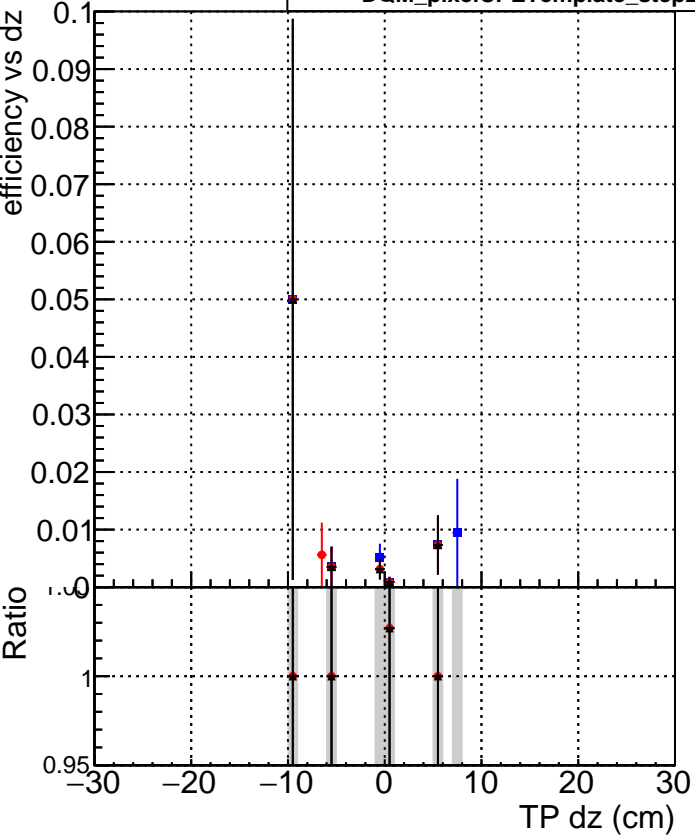

Efficiency vs Dxy

fake+duplicates vs dxy

Efficiency vs Dz

fake+duplicates vs dz

Legend for Efficiency vs Dz plot:
- Blue square: DQM_original_step2_pt1to20_eta1p4to1p6
- Red circle: DQM_mkFit_step2_pt1to20_eta1p4to1p6
- Black triangle: DQM_pixelCPETemplate_step2_pt1to20_eta1p4to1p6