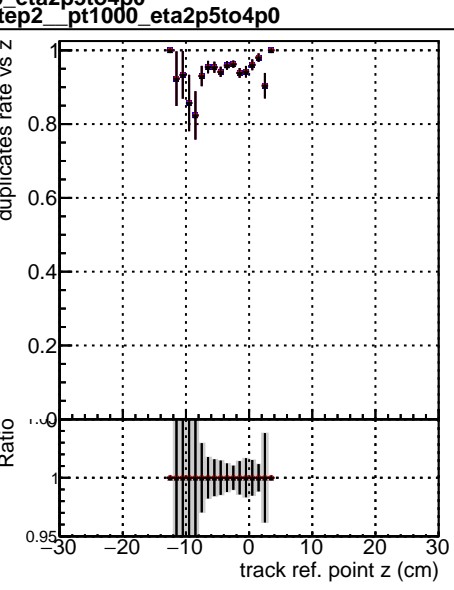

**Fake rate vs vertpos****Duplicates Rate vs vertpos****Pileup rate vs vertpos**

—•— DQM\_original\_step2\_pt1000\_eta2p5to4p0  
—•— DQM\_mkFit\_step2\_pt1000\_eta2p5to4p0  
—•— DQM\_pixelCPETemplate\_step2\_pt1000\_eta2p5to4p0

**Fake rate vs v****Fake rate vs. sim PV z****Duplicates Rate vs sim PV z****Pileup rate vs. sim PV z**