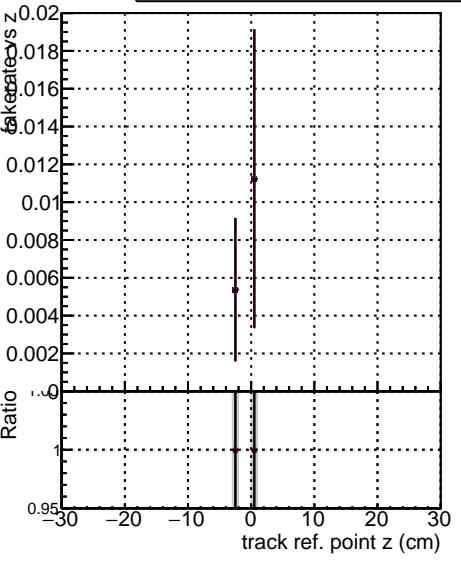

**Fake rate vs vertpos****Duplicates Rate vs vertpos****Pileup rate vs vertpos**

—•— DQM\_original\_step2\_pt1000\_eta2p5to4p0  
—•— DQM\_mkFit\_step2\_pt1000\_eta2p5to4p0  
—•— DQM\_pixelCPETemplate\_step2\_pt1000\_eta2p5to4p0

**Fake rate vs v****Fake rate vs. sim PV z****Duplicates Rate vs sim PV z****Pileup rate vs. sim PV z**