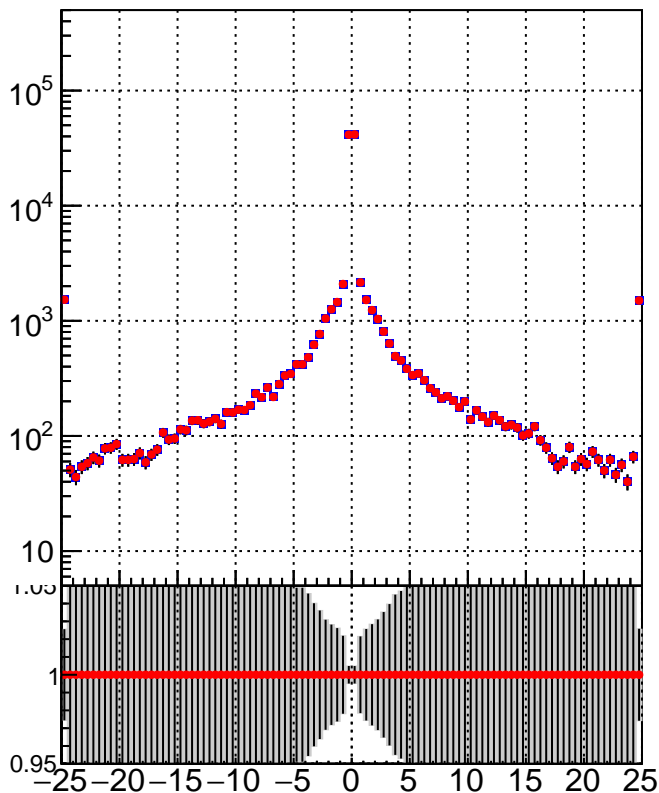

N of simulated tracks vs dxy

N of associated tracks (simToReco) vs dxy

N of simulated track

■ tracking_Iters01LST_DNN_1000events
■ tracking_Iters01LST_preDNN_1000events