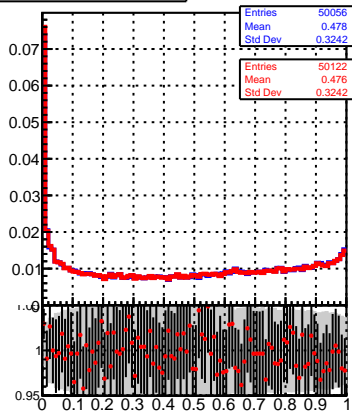

normalized χ^2 normalized χ^2 probability

— tracking_iters01LST_DNN_1000events
 — tracking_iters01LST_preDNN_1000events