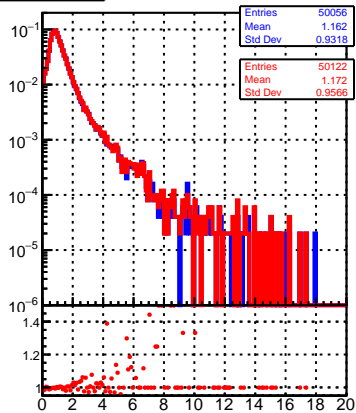

normalized χ^2 normalized χ^2 probability

— tracking_iters01LST_DNN_1000events
 — tracking_iters01LST_preDNN_1000events