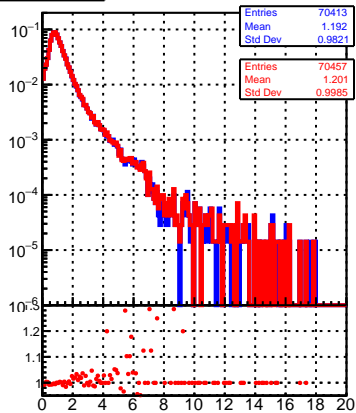

normalized χ^2

normalized χ^2 probability

— tracking_iters01LST_DNN_1000events
— tracking_iters01LST_preDNN_1000events