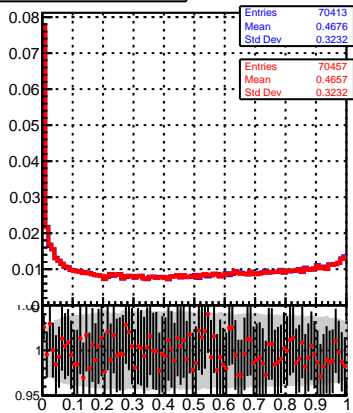

normalized χ^2

normalized χ^2 probability

— tracking_iters01LST_DNN_1000events
— tracking_iters01LST_preDNN_1000events