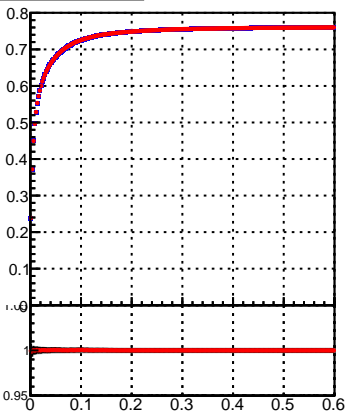

Efficiency vs. dz (PV)

Efficiency (tracking eff factorized out) vs. dz (PV)

tracking\_iters01LST\_DNN\_1000events

tracking\_iters01LST\_preDNN\_1000events

Fake rate