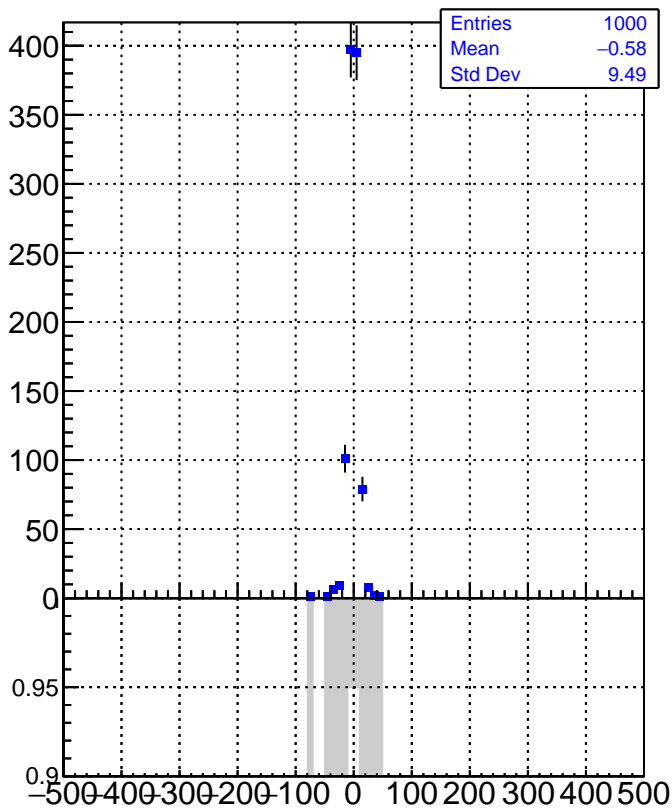

X distance from BeamSpot (tagged Vtx)

X distance from BeamSpot (other Vtx)

—■ tracking\_Iters01LST\_DNN\_1000events

Y distance from BeamSpot (tagged vtx)

Y distance from BeamSpot (other vtx)