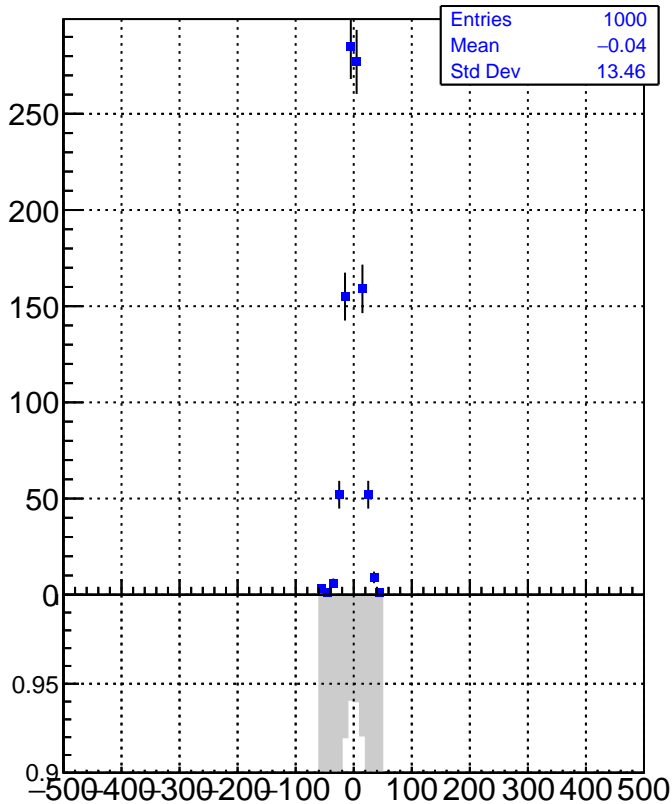

X distance from BeamSpot (tagged Vtx)

X distance from BeamSpot (other Vtx)

—■ tracking\_Iters01LST\_DNN\_1000events

Y distance from BeamSpot (tagged vtx)

Y distance from BeamSpot (other vtx)