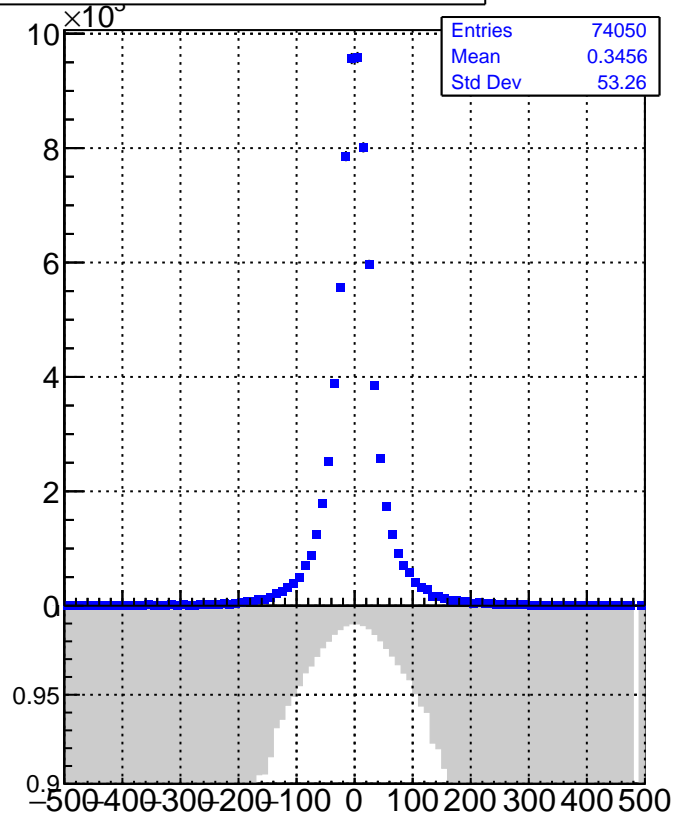

X distance from BeamSpot (tagged Vtx)

X distance from BeamSpot (other Vtx)

—■ tracking\_Iters01LST\_DNN\_1000events

Y distance from BeamSpot (tagged vtx)

Y distance from BeamSpot (other vtx)