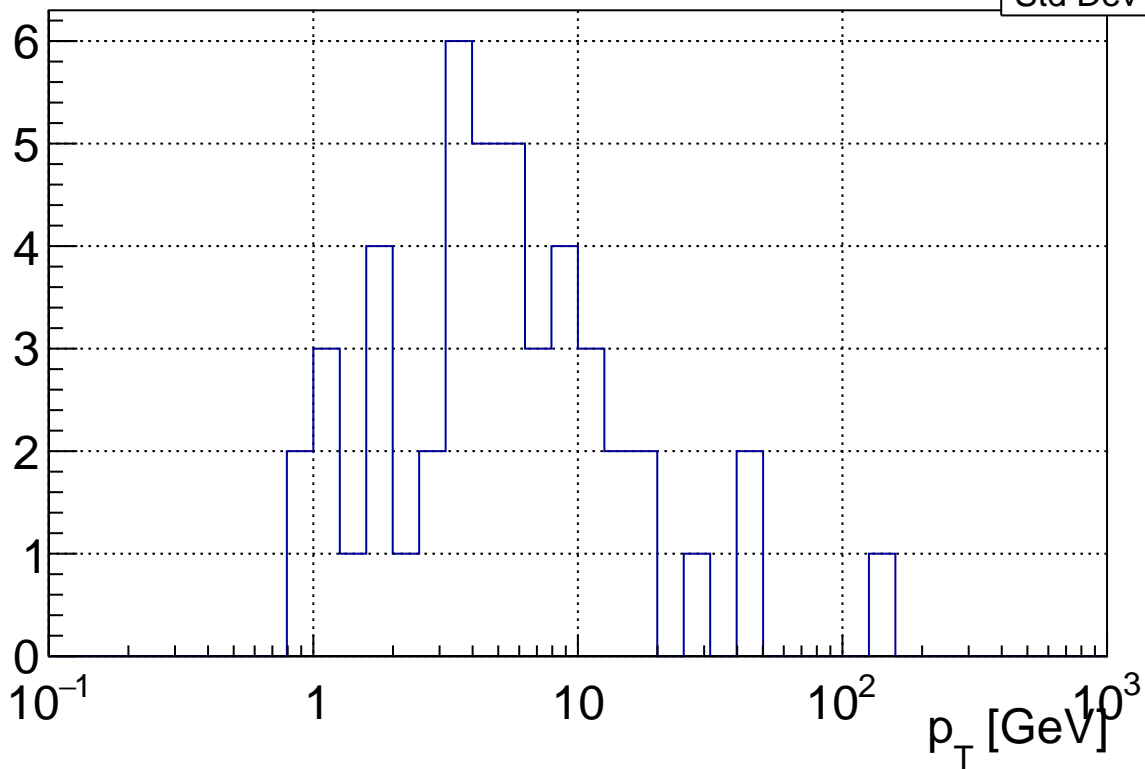

of objects of interest

Root_pLS_fr_numer_ptmtv	
Entries	48
Mean	10.85
Std Dev	21.55