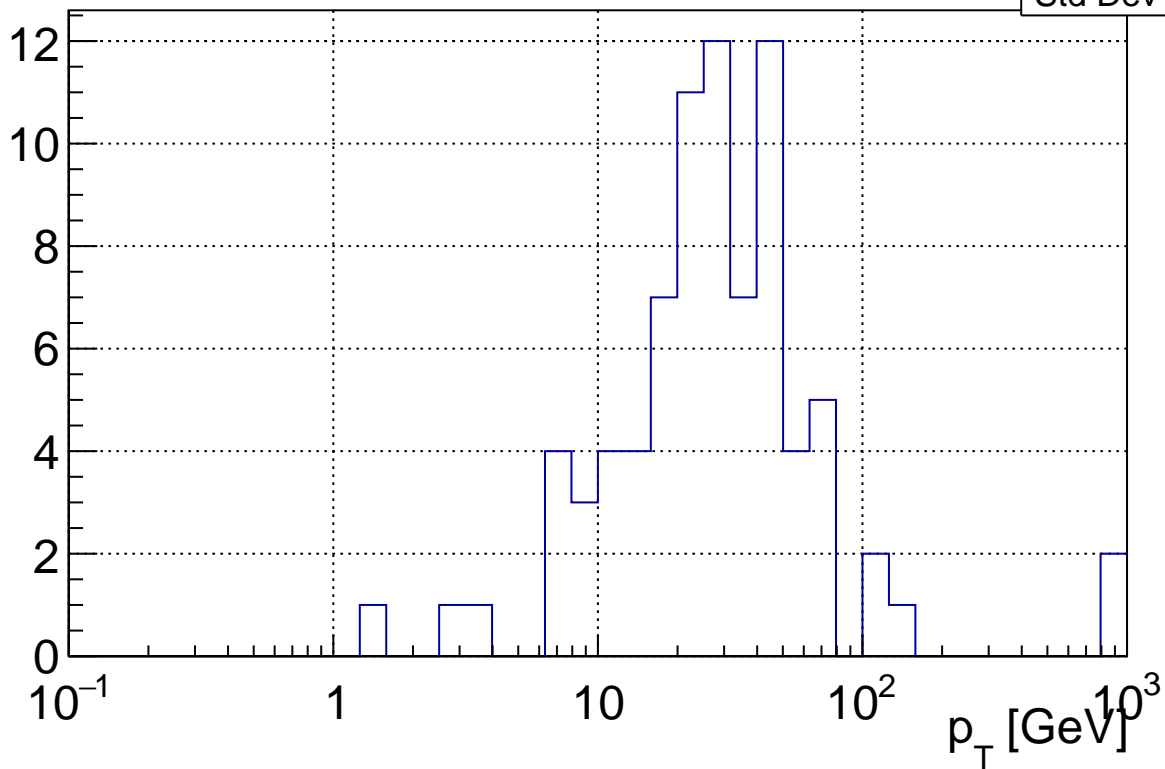

of objects of interest

Root_pT5_fr_numer_ptmtv	
Entries	82
Mean	54.49
Std Dev	136.3