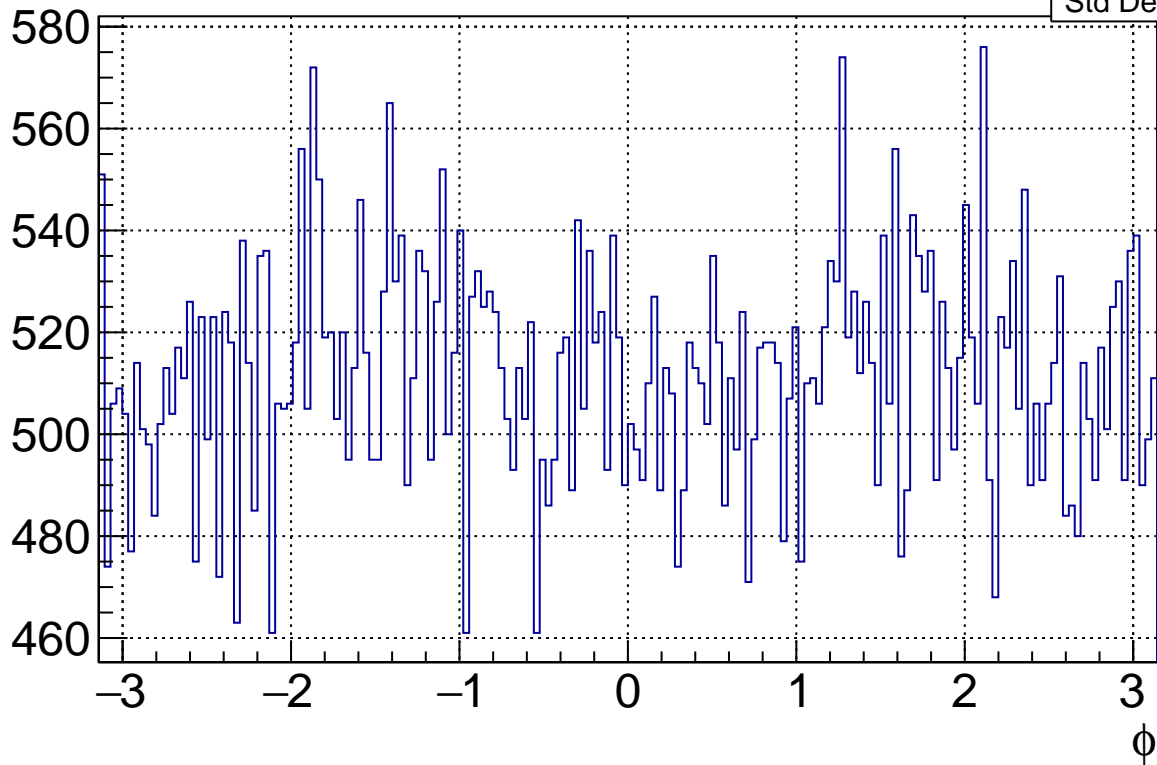

of objects of interest

Root_TC_dr_denom_phi	
Entries	92153
Mean	0.001715
Std Dev	1.812