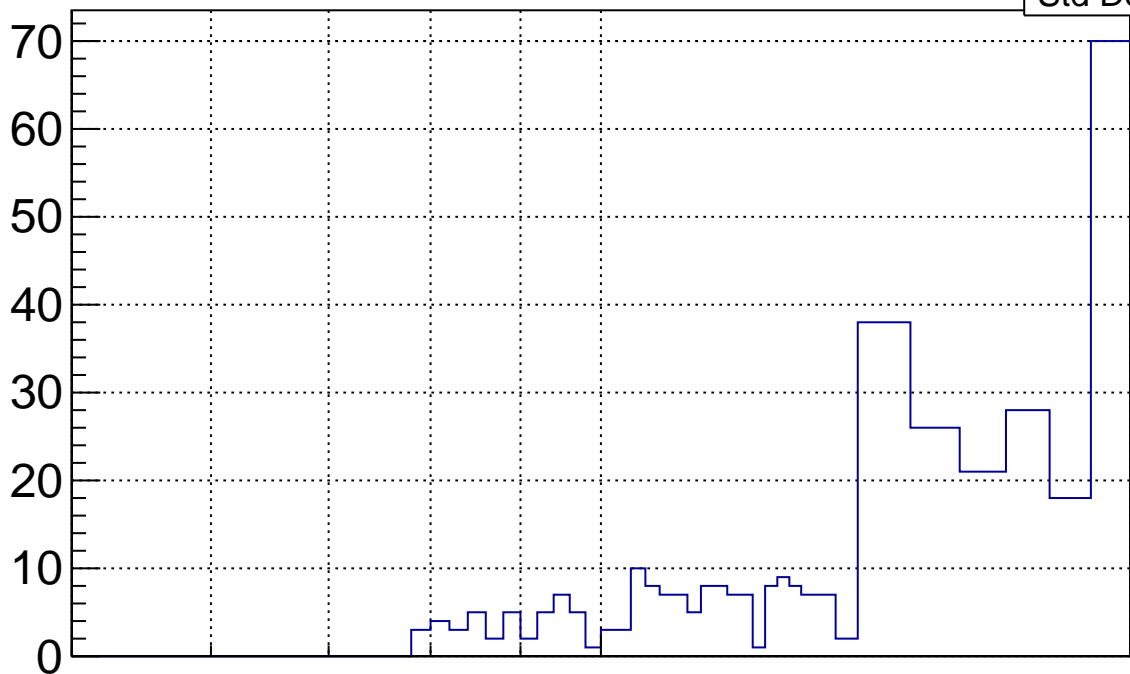

of objects of interest

Root_TC_fr_numer_ptlow	
Entries	368
Mean	1.456
Std Dev	0.3567

1

p_T [GeV]