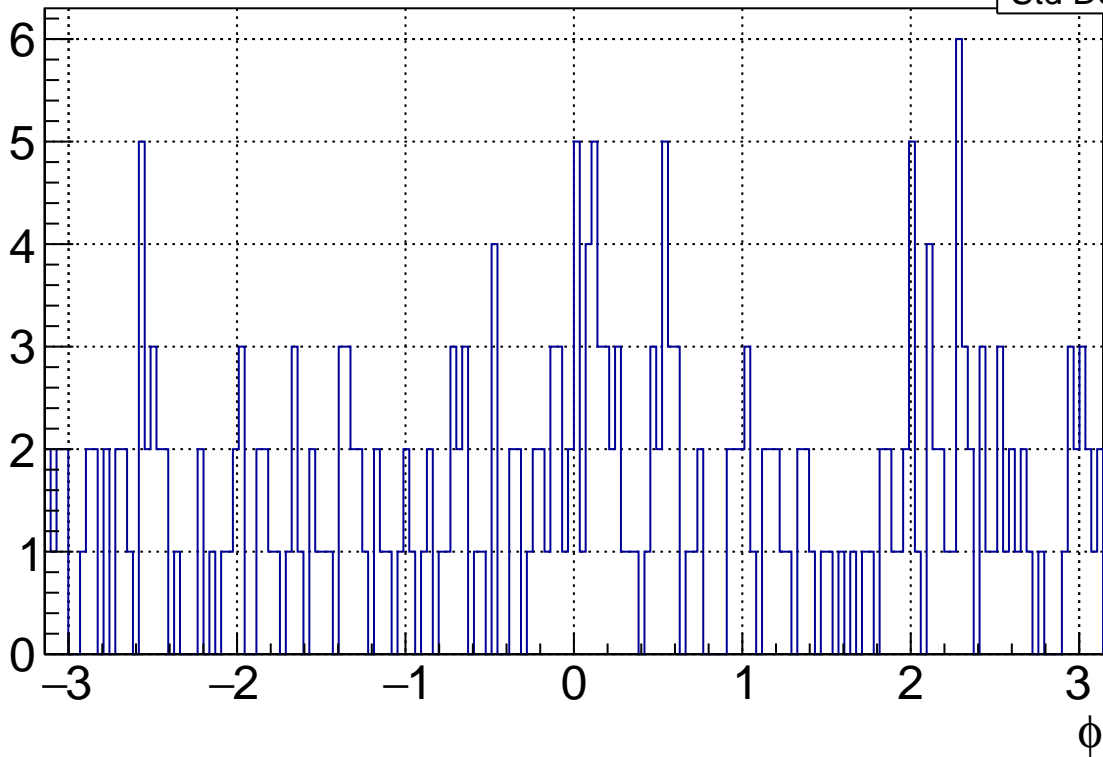

# of objects of interest

Root_pT5_fr_numer_phi	
Entries	261
Mean	0.1198
Std Dev	1.772