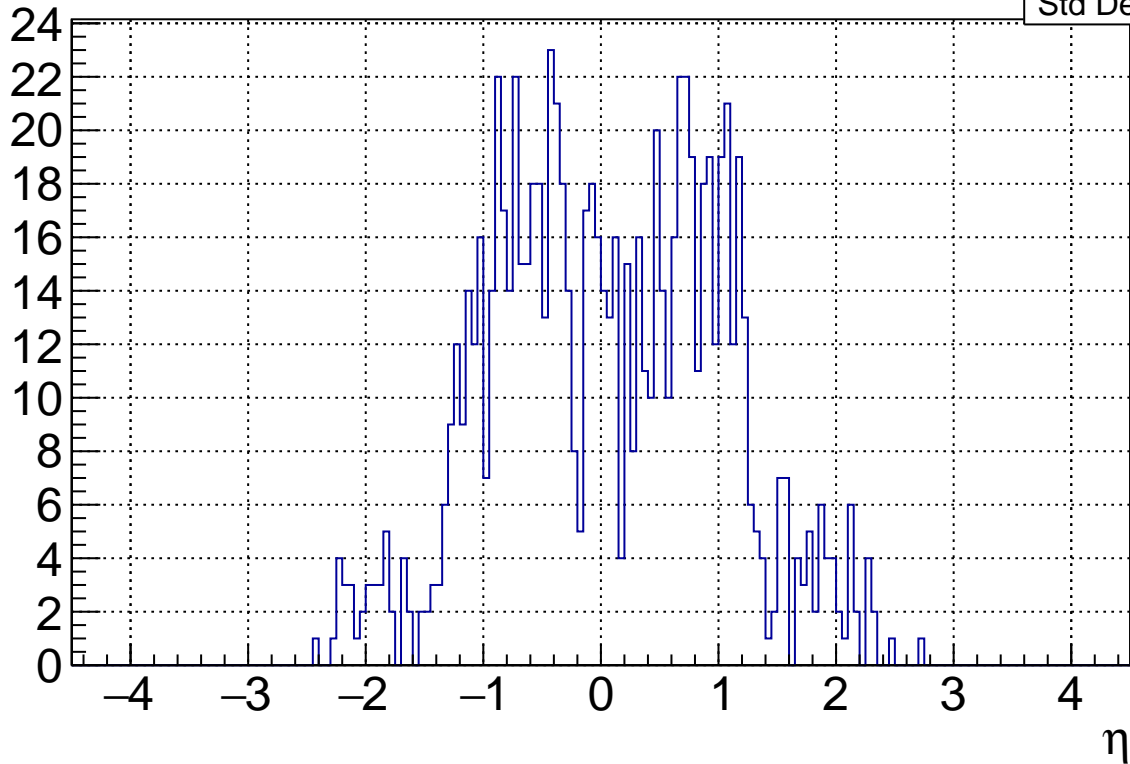

of objects of interest

Root_TC_fr_denom_eta

Entries 893

Mean 0.05878

Std Dev 0.9684