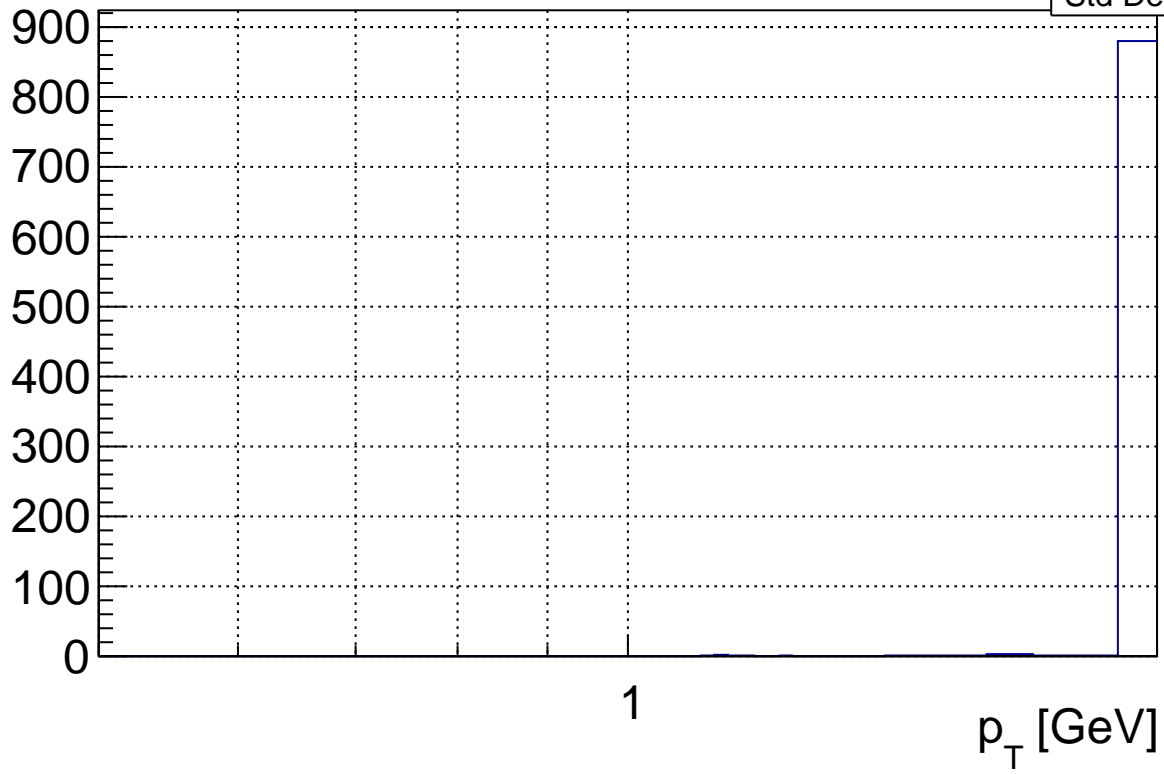

# of objects of interest

Root_TC_dr_denom_ptlow	
Entries	894
Mean	1.942
Std Dev	0.07094