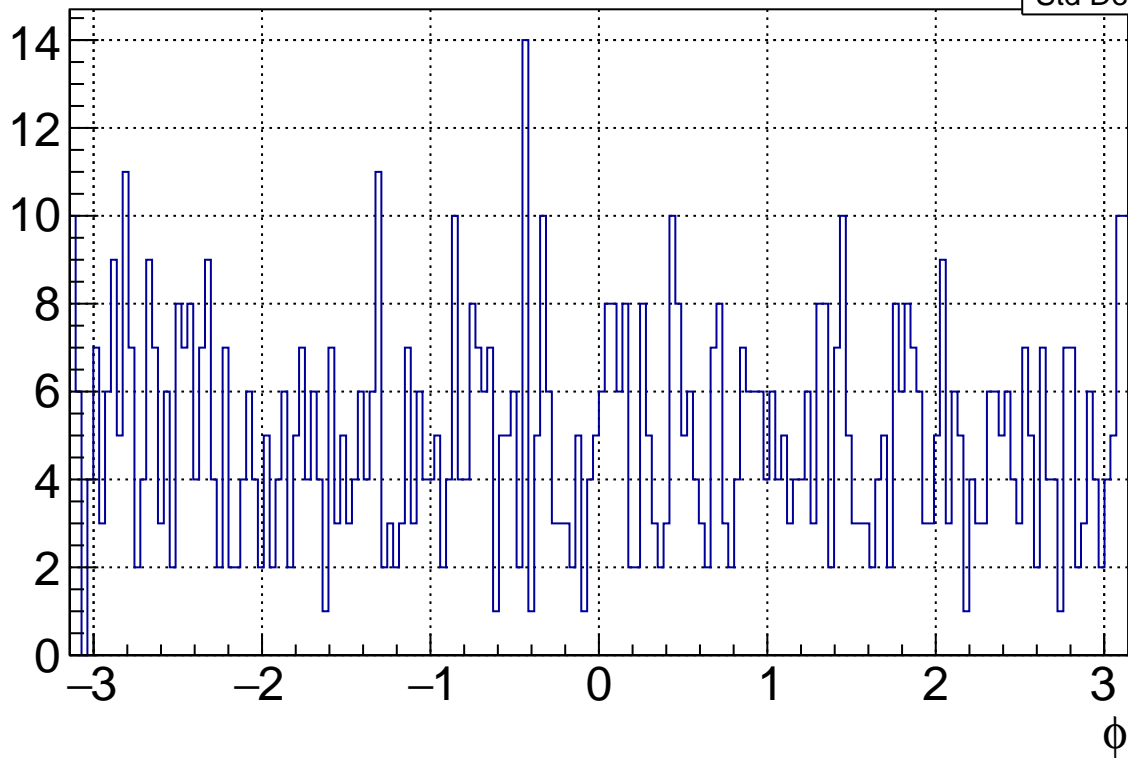

# of objects of interest

Root_TC_dr_denom_phi	
Entries	893
Mean	-0.03543
Std Dev	1.837