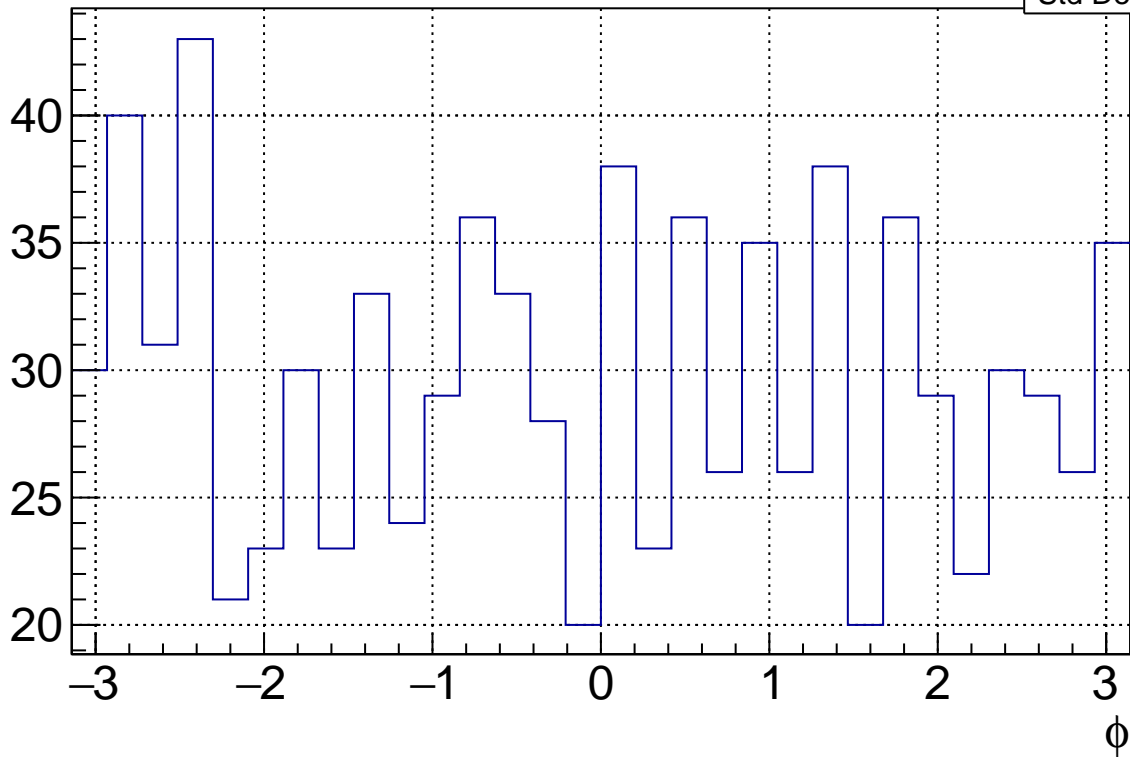

# of objects of interest

Root_TC_dr_denom_phi	
Entries	893
Mean	-0.03543
Std Dev	1.837