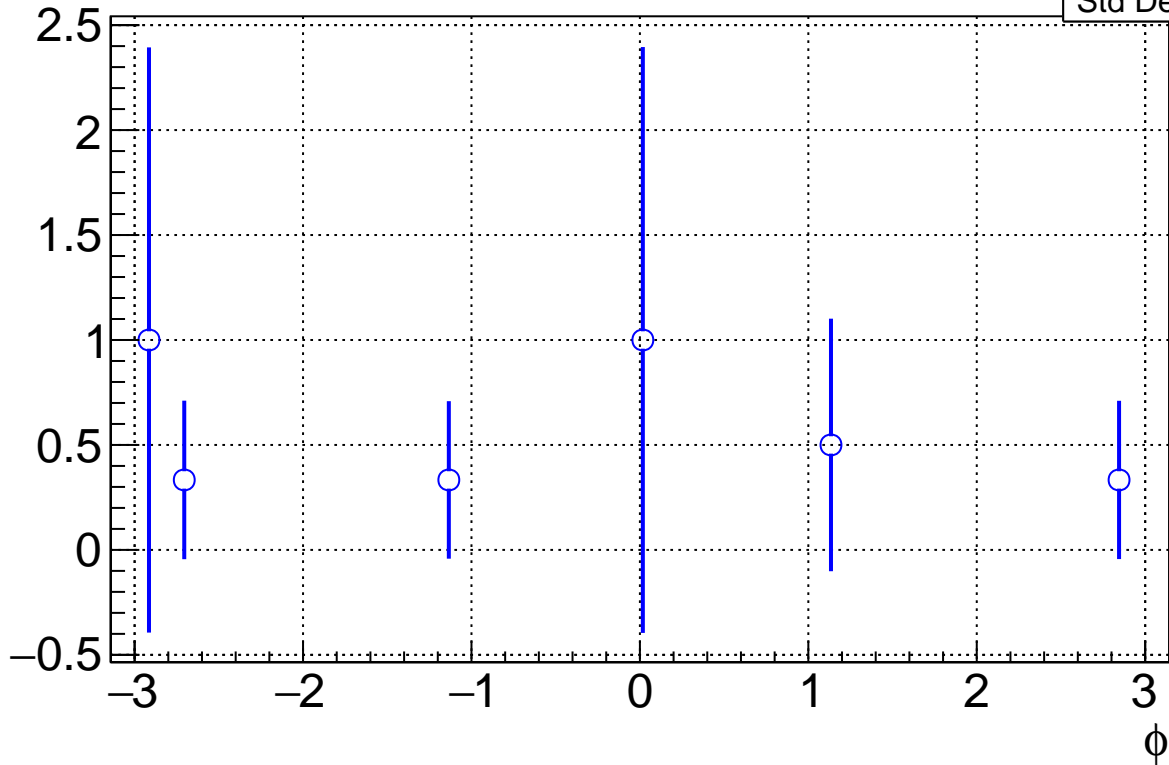

T5 / TC

Root_T5_fr_numer_phi	
Entries	3
Mean	-0.7605
Std Dev	1.903