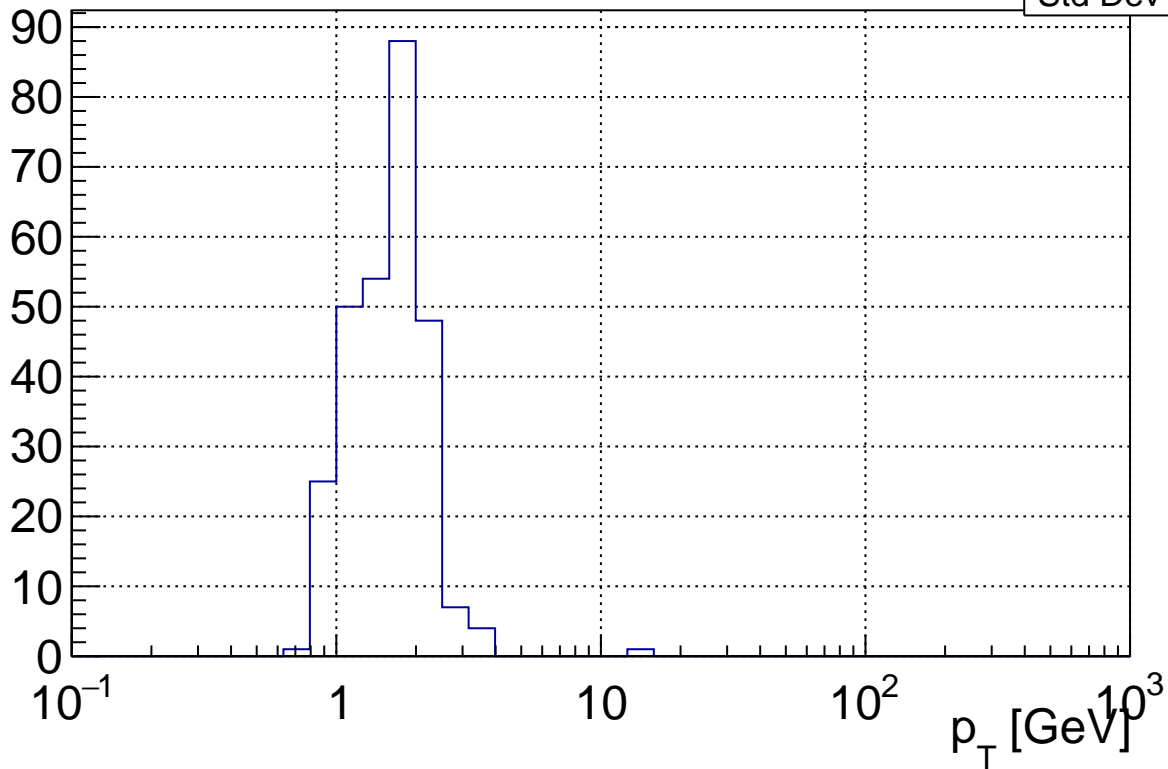

# of objects of interest

Root__TC_dr_numer_ptmtv	
Entries	279
Mean	1.692
Std Dev	0.915