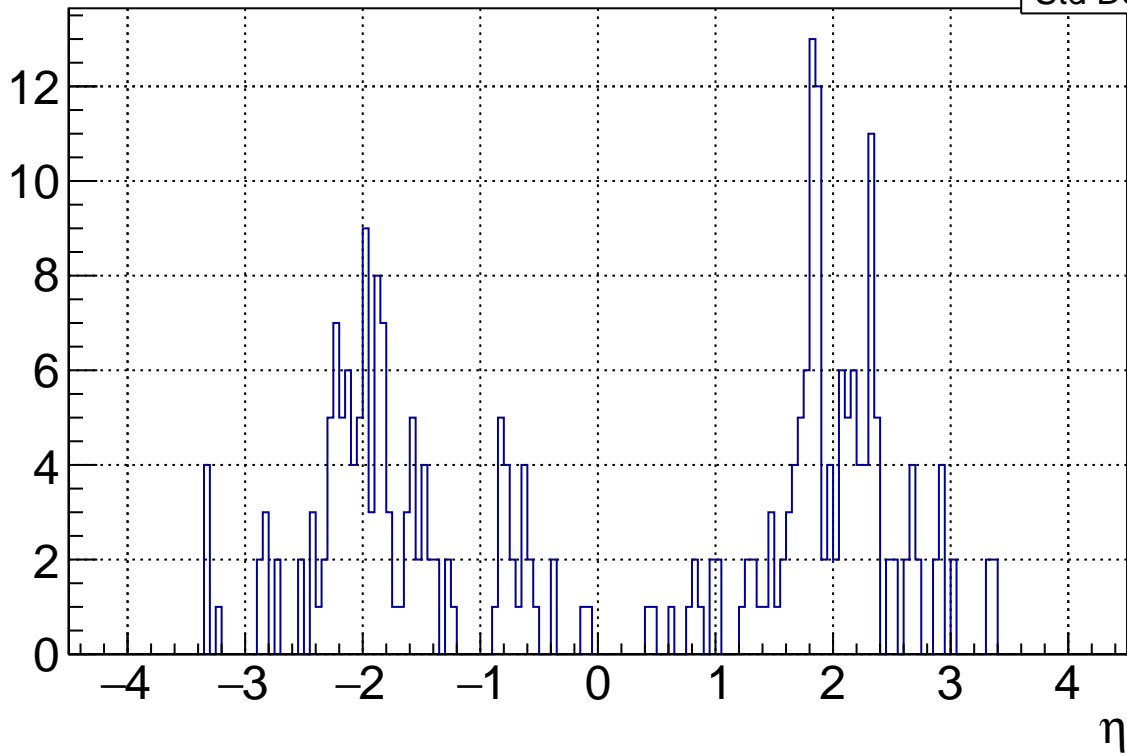

of objects of interest

Root_TC_dr_numer_eta	
Entries	269
Mean	0.1807
Std Dev	1.994