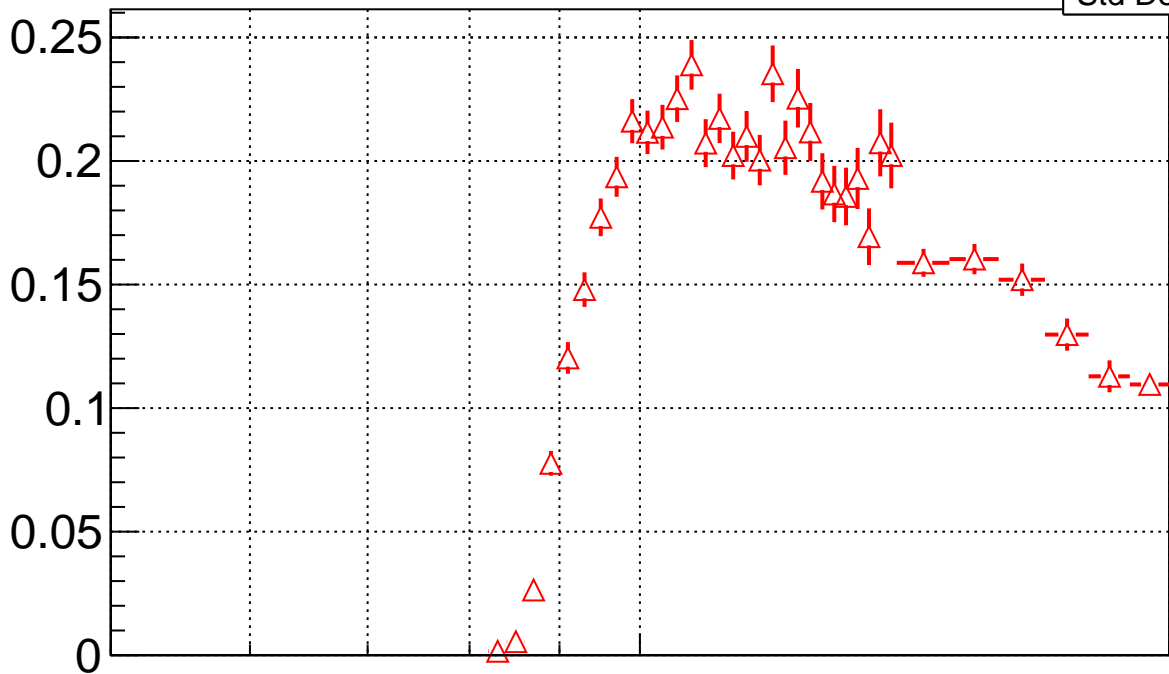

p_{T5} / TC

Root_pT5_dr_numer_ptlow

Entries 11923

Mean 1.221

Std Dev 0.2338

1

p_T [GeV]